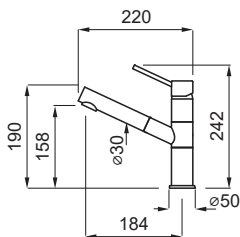

Base (mm)	50
Spout rotation	360°
Flexi-hose type	Inox 3/8"
Flexi-hose length (mm)	350
Cartridge (ø mm)	35
Worktop hole (mm)	35

COLOUR

16.600,00 TL

- EURO 0000**
-  **K96** MKKREN96
 -  **M79** MMKREN79
 -  **G62** MGKREN62