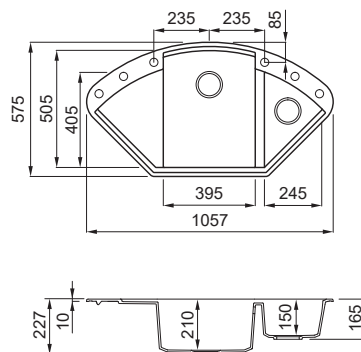

EURO 0000

- **G68** LGYCOR68
- **G62** LGYCOR62
- **G59** LGYCOR59
- **G48** LGYCOR48
- **G43** LGYCOR43
- **G40** LGYCOR40