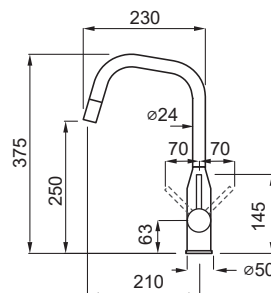

Base (mm)	50
Spout rotation	360°
Flexi-hose type	Inox 3/8"
Flexi-hose length (mm)	400
Cartridge (ø mm)	35
Worktop hole (mm)	35

FINISHES 22.200,00 TL

EURO 0000

-  IN MIKDRPIN

COLOUR 22.200,00 TL

EURO 0000

-  K99 MKKDRP99
-  G40 MGKDRP40
-  G68 MGKDRP68
-  G43 MGKDRP43