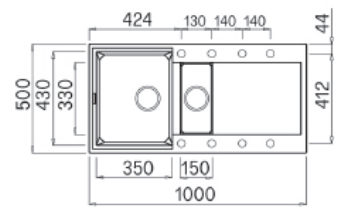

Sintesi 510

1-bowl sink with drainer

Dimensions (mm)	1160 x 500	
Base (mm)	I mm TOP	I mm TOP
800	≥ 35	≥ 40
1200	< 40	< 35
Built-in inset (mm)	1140 x 480	
Built-in flushmount (mm)	as per template	
Bowl depth (mm)	200	
Position	Reversible	

Inset

Easy 480

1-bowl sink with drainer

Dimensions (mm)	1000 x 500
Base (mm)	600
Built-in (mm)	980 x 480
Bowl depth (mm)	200
Installation	Inset
Position	Reversible

GRANITEK

31.850,00 TL

EURO 0000

-  G68 LGY48068
-  G62 LGY48062
-  G59 LGY48059
-  G48 LGY48048
-  G43 LGY48043
-  G40 LGY48040

Inset

Easy 475

1½-bowl sink with drainer

Dimensions (mm)	1000 x 500
Base (mm)	600 800*
Built-in (mm)	980 x 480
Bowl depth (mm)	200 / 140
Installation	Inset
Position	Reversible

*if first component

GRANITEK

31.850,00 TL

EURO 0000

-  G68 LGY47568
-  G62 LGY47562
-  G59 LGY47559
-  G48 LGY47548
-  G43 LGY47543
-  G40 LGY47540

Inset

Easy 300
G43 Tortora

Easy 425

1½-bowl sink with drainer

Dimensions (mm)	860 x 435
Base (mm)	600
Built-in (mm)	840 x 415
Bowl depth (mm)	210 / 120
Installation	Inset
Position	Reversible