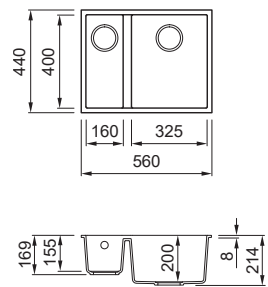

Sintesi 510

1-bowl sink with drainer

Dimensions (mm)	1160 x 500	
Base (mm)	I mm TOP	I mm TOP
800	≥ 35	≥ 40
1200	< 40	< 35
Built-in inset (mm)	1140 x 480	
Built-in flushmount (mm)	as per template	
Bowl depth (mm)	200	
Position	Reversible	

Dimensions (mm)	560 x 440
Base (mm)	600
Built-in (mm)	520 x 400 R5
Bowl depth 1 (mm)	200
Bowl depth 2 (mm)	155
Installation	Undermount
Position	Non reversible

GRANITEK

24.300,00 TL

EURO 0000

-  **G68** LGQ15068BSO
-  **G62** LGQ15062BSO
-  **G59** LGQ15059BSO
-  **G48** LGQ15048BSO
-  **G43** LGQ15043BSO
-  **G40** LGQ15040BSO

Undermount

Quadra Undermount 105
G68 Bianco

Quadra undermount 105

1-bowl sink

Dimensions (mm)	540 x 440
Base (mm)	600
Built-in (mm)	500 x 400 R5
Bowl depth (mm)	200
Installation	Undermount
Position	Non reversible