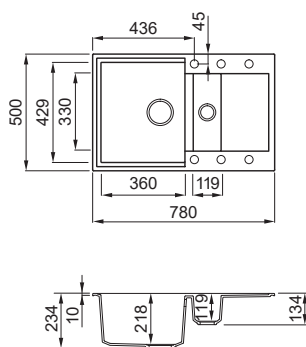

EURO 0000

- **M79** LMY32579
- **M73** LMY32573
- **G68** LGY32568
- **G62** LGY32562
- **G59** LGY32559
- **G48** LGY32548
- **G43** LGY32543
- **G40** LGY32540