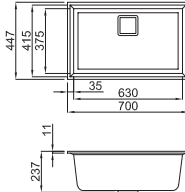

Karisma 120

Alttan yapıştırma