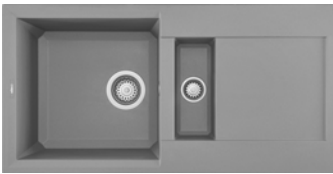

Inset

Easy 475

1½-bowl sink with drainer

Dimensions (mm)	1000 x 500
Base (mm)	600 800*
Built-in (mm)	980 x 480
Bowl depth (mm)	200 / 140
Installation	Inset
Position	Reversible

*if first component

GRANITEK

31.850,00 TL

EURO 0000

-  G68 LGY47568
-  G62 LGY47562
-  G59 LGY47559
-  G48 LGY47548
-  G43 LGY47543
-  G40 LGY47540

Inset

Easy 300
G43 Tortora

Easy 425

1½-bowl sink with drainer

Dimensions (mm)	860 x 435
Base (mm)	600
Built-in (mm)	840 x 415
Bowl depth (mm)	210 / 120
Installation	Inset
Position	Reversible