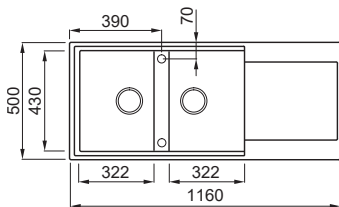

Sintesi 510

1-bowl sink with drainer

Dimensions (mm)	1160 x 500	
Base (mm)	I mm TOP	I mm TOP
800	≥ 35	≥ 40
1200	< 40	< 35
Built-in inset (mm)	1140 x 480	
Built-in flushmount (mm)	as per template	
Bowl depth (mm)	200	
Position	Reversible	

Easy 500

2-bowl sink with drainer

Dimensions (mm)	1160 x 500
Base (mm)	800
Built-in (mm)	1140 x 480
Bowl depth (mm)	200
Installation	Inset
Position	Reversible

GRANITEK

26.650,00 TL

EURO 0000

-  G68 LGY50068
-  G62 LGY50062
-  G59 LGY50059
-  G48 LGY50048
-  G43 LGY50043
-  G40 LGY50040

Inset

Easy 480

1-bowl sink with drainer

Dimensions (mm)	1000 x 500
Base (mm)	600
Built-in (mm)	980 x 480
Bowl depth (mm)	200
Installation	Inset
Position	Reversible

GRANITEK

31.850,00 TL

EURO 0000

-  G68 LGY48068
-  G62 LGY48062
-  G59 LGY48059
-  G48 LGY48048
-  G43 LGY48043
-  G40 LGY48040