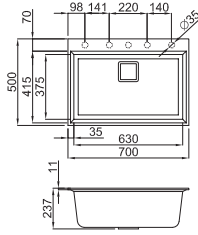

Karisma 120

Üstten yerleştirme

Kurulum ölçüsü:
680 x 480 mm

Materyal	Kod	Fiyat/TL
Vitrotek 3G	LVK120__BTP	21.650.00
Granitek	LGK120__BTP	21.650.00
Outlet Fiyat		12.990.00

Mevcut renkler:
Vitrotek: 92* Old White
Granitek: 62* Bianco Antico