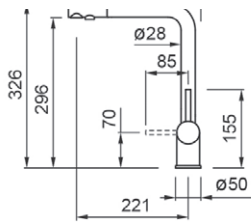

COLOUR

EURO 0000	
BK MOKCROBK	21.950,00 TL