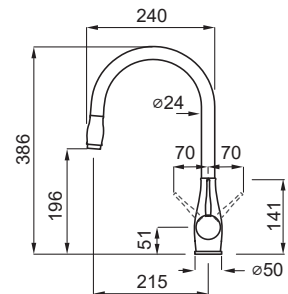

COLOUR

17.500,00 TL

1. **EURO 0000**
2. **G68** MGKNEV68
   - **G59** MGKNEV59
   - **G40** MGKNEV40