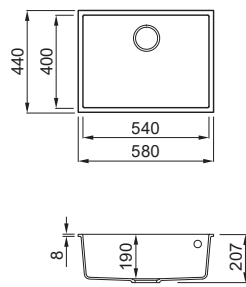

EURO 0000

- **G68** LGQ11068BSO
- **G62** LGQ11062BSO
- **G59** LGQ11059BSO
- **G48** LGQ11048BSO
- **G43** LGQ11043BSO
- **G40** LGQ11040BSO

Undermount