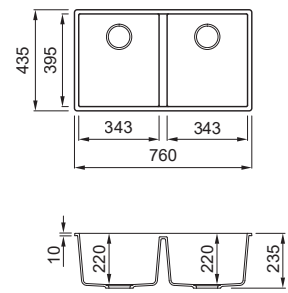

EURO 0000

- ☐ G68 LGQ35068BSO
- ☐ G62 LGQ35062BSO
- ☐ G59 LGQ35059BSO
- ☐ G48 LGQ35048BSO
- ☐ G43 LGQ35043BSO
- ☐ G40 LGQ35040BSO