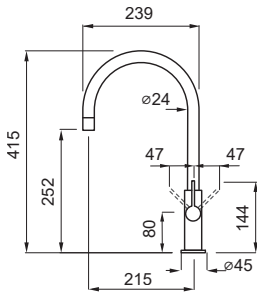

Rio

Single-lever tap with swivel spout

Base (mm)	54
Spout rotation	360°
Flexi-hose type	Stainless steel 3/8"
Flexi-hose length (mm)	350
Cartridge (ø mm)	35
Worktop hole (mm)	35

FINISHES 15.250,00 TL

EURO 0000