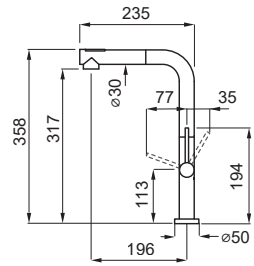

EURO 0000

BK MOKFLUBK

22.700,00 TL