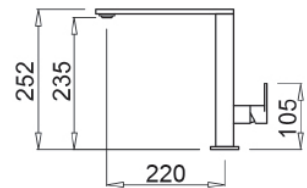

Solo BK Black

Shell Plus - CO2

Single-lever tap with swivel spout and pull-out sprayer

Base (mm)	50
Spout rotation	360°
Flexi-hose type	Inox 3/8"
Flexi-hose length (mm)	400
Cartridge (ø mm)	35
Worktop hole (mm)	35

FINITURE 13.250,00 TL

EURO 0000
CR MIKC02CR

COLORI 13.250,00 TL

EURO 0000
G40 MGKC0240
G43 MGKC0243
G48 MGKC0248
G68 MGKC0268
G62 MGKC0262

Solo

Single-lever tap with swivel spout

Base (mm)	50
Spout rotation	90°
Flexi-hose type	Inox 3/8"
Cartridge (ø mm)	35
Worktop hole (mm)	35

COLOUR 27.450,00 TL

EURO 0000
BK MOKSOLBK

(*) Satış aşamasında stok sorunuz.

Flat

Single-lever tap with swivel spout

Base (mm)	50
Spout rotation	360°
Flexi-hose type	Stainless steel 3/8"
Flexi-hose length (mm)	350
Cartridge (ø mm)	25
Worktop hole (mm)	35

COLOUR 29.900,00 TL

EURO 0000
K99 MKKFLA99
K86 MKKFLA86
K93 MKKFLA93