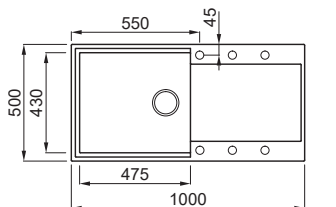

Sintesi 510

1-bowl sink with drainer

Dimensions (mm)	1160 x 500	
Base (mm)	I mm TOP	I mm TOP
800	≥ 35	≥ 40
1200	< 40	< 35
Built-in inset (mm)	1140 x 480	
Built-in flushmount (mm)	as per template	
Bowl depth (mm)	200	
Position	Reversible	

Easy 500

2-bowl sink with drainer

Dimensions (mm)	1160 x 500
Base (mm)	800
Built-in (mm)	1140 x 480
Bowl depth (mm)	200
Installation	Inset
Position	Reversible

GRANITEK

26.650,00 TL

EURO 0000

-  G68 LGY50068
-  G62 LGY50062
-  G59 LGY50059
-  G48 LGY50048
-  G43 LGY50043
-  G40 LGY50040

Inset

Easy 480

1-bowl sink with drainer

Dimensions (mm)	1000 x 500
Base (mm)	600
Built-in (mm)	980 x 480
Bowl depth (mm)	200
Installation	Inset
Position	Reversible

GRANITEK

31.850,00 TL

EURO 0000

-  G68 LGY48068
-  G62 LGY48062
-  G59 LGY48059
-  G48 LGY48048
-  G43 LGY48043
-  G40 LGY48040

Inset

Easy 475

1½-bowl sink with drainer

Dimensions (mm)	1000 x 500
Base (mm)	600 800*
Built-in (mm)	980 x 480
Bowl depth (mm)	200 / 140
Installation	Inset
Position	Reversible

*if first component

GRANITEK

31.850,00 TL