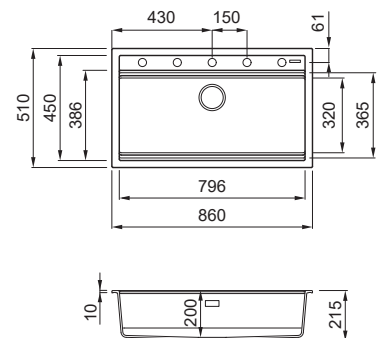

Composite sinks