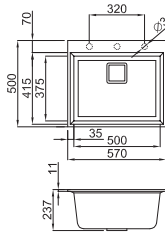

Karisma 105

Üstten yerleştirme

Kurulum ölçüsü:
550 x 480 mm

Materyal	Kod	Fiyat/TL
Vitrotek 3G	LVK105__	18.950.00
Metaltek	LMK105__	18.950.00
Granitek	LGK105__	18.950.00
Outlet Fiyat		11.750.00

Mevcut renkler:
Vitrotek: 95* Champagne - 92* Old White
Metaltek: 79* Aluminium - 77* Chromium - 70* Ghisa
Granitek: 62* Bianco Antico - 59* Antrasit - 43* Tortora