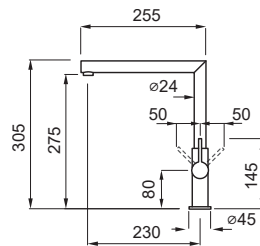

Volta K96 White

Blade

Single-lever tap with swivel spout

Base (mm)	50
Spout rotation	360°
Flexi-hose type	Stainless steel 3/8"
Flexi-hose length (mm)	350
Cartridge (ø mm)	25
Worktop hole (mm)	35

COLOUR

24.850,00 TL

EURO 0000

- **K86** MKKBLA86
- **K96** MKKBLA96
- **M73** MMKBLA73
- **G43** MGKBLA43

Ares

Single-lever tap with swivel spout

Base (mm)	45
Spout rotation	360°
Flexi-hose type	Stainless steel 3/8"
Flexi-hose length (mm)	350
Cartridge (ø mm)	25
Worktop hole (mm)	35

COLOUR

16.600,00 TL

EURO 0000

- **K86** MKKARE86
- **K96** MKKARE96
- **M79** MMKARE79

(*) Satış aşamasında stok sorunuz.

Volta

Single-lever tap with swivel spout

Base (mm)	45
Spout rotation	360°
Flexi-hose type	Stainless steel 3/8"
Flexi-hose length (mm)	350
Cartridge (ø mm)	35
Worktop hole (mm)	35

COLOUR

15.400,00 TL

EURO 0000

- **M79** MMKTRA79
- **K96** MKKVTA96
- **G62** MGKVTA62

(*) Satış aşamasında stok sorunuz.