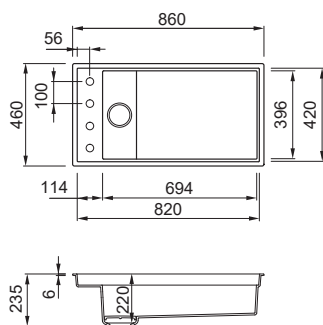

elleci
TOGETHER, WITH STYLE

Dialogo 360 Workstation
K82 Sage

Dialogo C86 Equipped Track
K82 Sage

Dialogo 360 Workstation

1-bowl sink

Dimensions (mm)	860 x 460
Base (mm)	900
Built-in inset (mm)	850 x 450 R5
Built-in undermount (mm)	820 x 420 R4
Bowl depth (mm)	220
Position	Reversible

KERATEK

42.500,00 TL

EURO 0000

- K86** LKD36086BKM
- K96** LKD36096BKM
- K97** LKD36097BKM
- K99** LKD36099BKM
- K82** LKD36082BKM
- K83** LKD36083BKM

Dialogo C86

1-bowl sink

Dimensions (mm)	860 x 180
Base (mm)	900
Built-in inset (mm)	850 x 170 R5
Built-in undermount (mm)	820 x 140 R4
Bowl depth (mm)	150
Position	Reversible

Sintesi 510

1-bowl sink with drainer

Dimensions (mm)	1160 x 500	
Base (mm)	I mm TOP	I mm TOP
800	≥ 35	≥ 40
1200	< 40	< 35
Built-in inset (mm)	1140 x 480	
Built-in flushmount (mm)	as per template	
Bowl depth (mm)	200	
Position	Reversible	