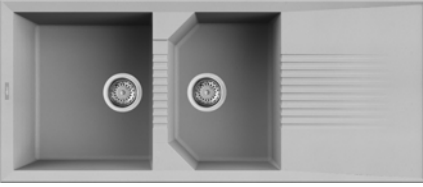

Tekno 500

2-bowl sink with drainer

Dimensions (mm)	1160 x 500
Base (mm)	800
Built-in (mm)	1140 x 480
Bowl depth (mm)	225 / 200
Installation Position	Inset
Position	Reversible

GRANITEK

33.000,00 TL

EURO 0000

- ☐ G68 LGT50068
- ☐ G62 LGT50062
- ☐ G59 LGT50059

(*) Satış aşamasında stok sorunuz.

Inset

Tekno 480

1-bowl sink with drainer

Dimensions (mm)	1000 x 500
Base (mm)	600
Built-in (mm)	980 x 490
Bowl depth (mm)	225
Installation Position	Inset
Position	Reversible

GRANITEK

32.850,00 TL

EURO 0000

- ☐ M79 LMT48079
- ☐ G68 LGT48068
- ☐ G62 LGT48062
- ☐ G43 LGT48043

(*) Satış aşamasında stok sorunuz.

Inset

Tekno 475

1½-bowl sink with drainer

Dimensions (mm)	1000 x 500
Base (mm)	600
Built-in (mm)	980 x 490
Bowl depth (mm)	215 / 160
Installation Position	Inset
Position	Reversible

GRANITEK

32.850,00 TL

EURO 0000

- ☐ M79 LMT47579
- ☐ G68 LGT47568
- ☐ G62 LGT47562
- ☐ G59 LGT47559

(*) Satış aşamasında stok sorunuz.

Inset

Composite sinks