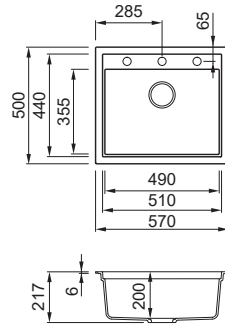

Sintesi 510

1-bowl sink with drainer

Dimensions (mm)	1160 x 500	
Base (mm)	I mm TOP	I mm TOP
800	≥ 35	≥ 40
1200	< 40	< 35
Built-in inset (mm)	1140 x 480	
Built-in flushmount (mm)	as per template	
Bowl depth (mm)	200	
Position	Reversible	

Dimensions (mm)	790 x 500
Base (mm)	800
Built-in inset(mm)	770 x 480
Built-in flushmount (mm)	as per template (top min 20mm)
Bowl depth (mm)	200
Position	Non-Reversible

KERATEK 29.950,00 TL

- EURO 0000**
-  **K86** LKS13086
 -  **K96** LKS13096
 -  **K97** LKS13097
 -  **K99** LKS13099
 -  **K82** LKS13082
 -  **K83** LKS13083

Sintesi 105

1-bowl sink

Dimensions (mm)	570 x 500
Base (mm)	600
Built-in inset(mm)	550 x 480
Built-in flushmount (mm)	as per template (top min 20mm)
Bowl depth (mm)	200
Position	Non-Reversible

KERATEK 27.750,00 TL

- EURO 0000**
-  **K86** LKS10586
 -  **K96** LKS10596
 -  **K97** LKS10597
 -  **K99** LKS10599
 -  **K82** LKS10582
 -  **K83** LKS10583

Best 360 Workstation

1-bowl sink

Dimensions (mm)	860 x 510
Base (mm)	900
Built-in (mm)	840 x 480
Bowl depth (mm)	200
Installation	Inset
Position	Non reversible