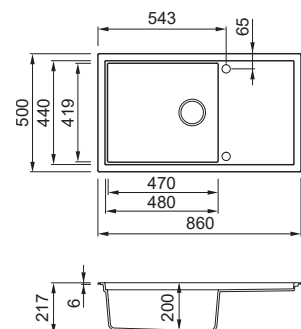

EURO 0000

- **K86** LKS41086
- **K96** LKS41096
- **K97** LKS41097
- **K99** LKS41099
- **K82** LKS41082
- **K83** LKS41083