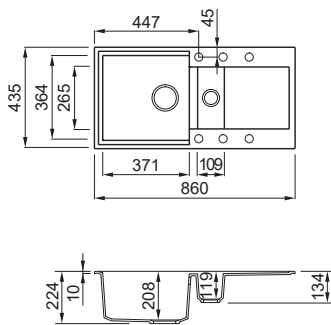

EURO 0000

- **G68** LGY42568
- **G62** LGY42562
- **G59** LGY42559
- **G48** LGY42548
- **G43** LGY42543
- **G40** LGY42540