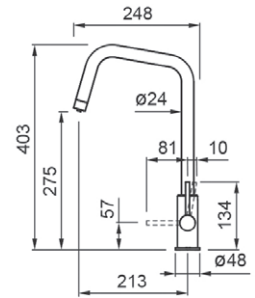

COLOUR

EURO 0000	
BK MOKFLMBK	24.200,00 TL
BK-82 MOKFLMBK82	26.400,00 TL
BK-83 MOKFLMBK83	26.400,00 TL