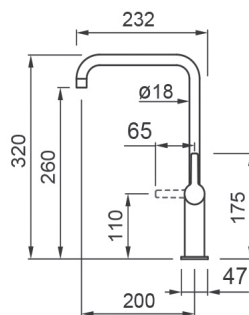

Eclipse

Single-lever tap with tall silicone swivel spout and pullout sprayer

Base (mm)	50
Spout rotation	360°
Flexi-hose type	Stainless steel 3/8"
Flexi-hose length (mm)	400
Cartridge (ø mm)	25
Worktop hole (mm)	35

FINISHES

EURO 0000	
CS MIKECLCS	28.650,00 TL
EURO 0000	
BK-BK MOKECLBK	31.850,00 TL
EURO 0000	
BK-RA MOKECLBZ	35.400,00 TL

Smith

Single-lever tap with swivel spout

Base (mm)	47 x 47
Spout rotation	360°
Flexi-hose type	Inox 3/8"
Flexi-hose length (mm)	360
Cartridge (ø mm)	25
Worktop hole (mm)	35

FINISHES

EURO 0000	
CS MIKSIMICS	27.550,00 TL

COLOUR

EURO 0000	
BK MOKSIMIBK	26.400,00 TL
BK-82 MOKSIMIBK82	26.400,00 TL
BK-83 MOKSIMIBK83	26.400,00 TL

Club

Single-lever tap with swivel spout

Base (mm)	47
Spout rotation	360°
Flexi-hose type	Stainless steel 3/8"
Flexi-hose length (mm)	390
Cartridge (ø mm)	25
Worktop hole (mm)	35

FINISHES

EURO 0000	
CS MIKCLUCS	17.650,00 TL
EURO 0000	
GD MOKCLUGD	

COLOUR

EURO 0000	
BK MOKCLUBK	17.650,00 TL