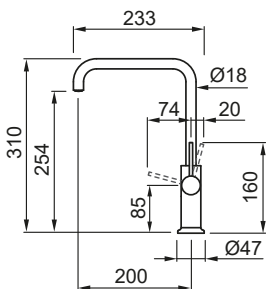

EURO 0000

- BK MOKHYPBK