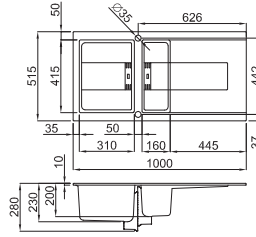

OUTLET ÜRÜNLER

Sirex 475

Kurulum ölçüsü:
980 x 500 mm

Materyal	Kod	Fiyat/TL
Vitrotek 3G	EVI47590	32,900.00
Vitrotek 3G	EVI47597	32,900.00
Vitrotek 3G	EVI47592DX	32,900.00
Outlet Fiyat		18.750.00

* 90 chocolate ve 97 silver renk sağ damlalıklı, 92 old white renk sol damlalıklıdır.