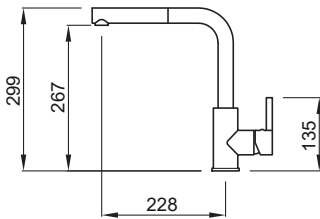

Solo BK Black

Shell Plus - CO2

Single-lever tap with swivel spout and pull-out sprayer

Base (mm)	50
Spout rotation	360°
Flexi-hose type	Inox 3/8"
Flexi-hose length (mm)	400
Cartridge (ø mm)	35
Worktop hole (mm)	35

FINITURE 13.250,00 TL

EURO 0000
CR MIKC02CR

COLORI 13.250,00 TL

EURO 0000
G40 MGKC0240
G43 MGKC0243
G48 MGKC0248
G68 MGKC0268
G62 MGKC0262

Solo

Single-lever tap with swivel spout

Base (mm)	50
Spout rotation	90°
Flexi-hose type	Inox 3/8"
Cartridge (ø mm)	35
Worktop hole (mm)	35

COLOUR 27.450,00 TL

EURO 0000
BK MOKSOLBK

(*) Satış aşamasında stok sorunuz.

Flat

Single-lever tap with swivel spout

Base (mm)	50
Spout rotation	360°
Flexi-hose type	Stainless steel 3/8"
Flexi-hose length (mm)	350
Cartridge (ø mm)	25
Worktop hole (mm)	35

COLOUR 29.900,00 TL

EURO 0000
K99 MKKFLA99
K86 MKKFLA86
K93 MKKFLA93