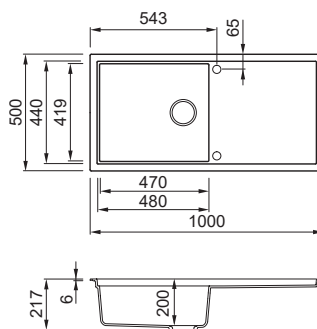

Sintesi 510

1-bowl sink with drainer

Dimensions (mm)	1160 x 500	
Base (mm)	I mm TOP	I mm TOP
800	≥ 35	≥ 40
1200	< 40	< 35
Built-in inset (mm)	1140 x 480	
Built-in flushmount (mm)	as per template	
Bowl depth (mm)	200	
Position	Reversible	

KERATEK

37.400,00 TL

EURO 0000

- K86** LKS51086
- K96** LKS51096
- K97** LKS51097
- K99** LKS51099
- K82** LKS51082
- K83** LKS51083

Sintesi 480

1-bowl sink with drainer

Dimensions (mm)	1000 x 500	
Base (mm)	I mm TOP	I mm TOP
600	≥ 35	≥ 40
1200	< 35	< 40
Built-in inset (mm)	980 x 480	
Built-in flushmount (mm)	as per template	
Bowl depth (mm)	200	
Position	Reversible	

KERATEK

33.300,00 TL

EURO 0000

- K86** LKS48086
- K96** LKS48096
- K97** LKS48097
- K99** LKS48099
- K82** LKS48082
- K83** LKS48083

Sintesi 410

1-bowl sink with drainer

Dimensions (mm)	860 x 500	
Base (mm)	I mm TOP	I mm TOP
600	≥ 35	≥ 40
900	< 35	< 40
Built-in inset (mm)	840 x 480	
Built-in flushmount (mm)	as per template	
Bowl depth (mm)	200	
Position	Reversible	

Dimensions (mm)	790 x 500
Base (mm)	800
Built-in inset(mm)	770 x 480
Built-in flushmount (mm)	as per template (top min 20mm)
Bowl depth (mm)	200
Position	Non-Reversible

KERATEK 29.950,00 TL

- EURO 0000**
-  **K86** LKS13086
 -  **K96** LKS13096
 -  **K97** LKS13097
 -  **K99** LKS13099
 -  **K82** LKS13082
 -  **K83** LKS13083