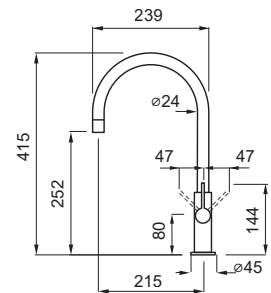

Volta K96 White

Blade

Single-lever tap with swivel spout

Base (mm)	50
Spout rotation	360°
Flexi-hose type	Stainless steel 3/8"
Flexi-hose length (mm)	350
Cartridge (ø mm)	25
Worktop hole (mm)	35

COLOUR

24.850,00 TL

EURO 0000

- **K86** MKKBLA86
- **K96** MKKBLA96
- **M73** MMKBLA73
- **G43** MGKBLA43

Ares

Single-lever tap with swivel spout

Base (mm)	45
Spout rotation	360°
Flexi-hose type	Stainless steel 3/8"
Flexi-hose length (mm)	350
Cartridge (ø mm)	25
Worktop hole (mm)	35

COLOUR

16.600,00 TL

EURO 0000

- **K86** MKKARE86
- **K96** MKKARE96
- **M79** MMKARE79

(*) Satış aşamasında stok sorunuz.

Volta

Single-lever tap with swivel spout

Base (mm)	45
Spout rotation	360°
Flexi-hose type	Stainless steel 3/8"
Flexi-hose length (mm)	350
Cartridge (ø mm)	35
Worktop hole (mm)	35

COLOUR

15.400,00 TL

EURO 0000

- **M79** MMKTRA79
- **K96** MKKVTA96
- **G62** MGKVTA62

(*) Satış aşamasında stok sorunuz.