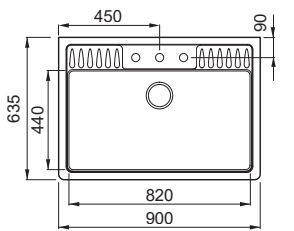

Dimensions (mm)	790 x 500
Base (mm)	800
Built-in inset(mm)	770 x 480
Built-in flushmount (mm)	as per template (top min 20mm)
Bowl depth (mm)	200
Position	Non-Reversible

KERATEK 29.950,00 TL

- EURO 0000**
-  **K86** LKS13086
 -  **K96** LKS13096
 -  **K97** LKS13097
 -  **K99** LKS13099
 -  **K82** LKS13082
 -  **K83** LKS13083

- EURO 0000**
-  **K86** LKS10586
 -  **K96** LKS10596
 -  **K97** LKS10597
 -  **K99** LKS10599
 -  **K82** LKS10582
 -  **K83** LKS10583

Best 360 Workstation

1-bowl sink

Dimensions (mm)	860 x 510
Base (mm)	900
Built-in (mm)	840 x 480
Bowl depth (mm)	200
Installation	Inset
Position	Non reversible

KERATEK 30.750,00 TL

- EURO 0000**
-  **K86** LKB36086
 -  **K96** LKB36096
 -  **K99** LKB36099
 -  **K97** LKB36097

Composite sinks

Spazio 900
K96 White

Spazio 900

1-bowl sink

Dimensions (mm)	900 x 635
Base (mm)	900
Built-in (mm)	As per template*
Bowl depth (mm)	200
Installation	Overlapping
Position	Non reversible

KERATEK

41.850,00 TL

- EURO 0000**
- K86** LKS90086
 - K96** LKS90096
 - K99** LKS90099
 - K97** LKS90097
 - K95** LKS90095

Spazio 900 Extra

1-bowl sink

Dimensions (mm)	900 x 665
Base (mm)	900
Built-in (mm)	As per template*
Bowl depth (mm)	200
Installation	Overlapping
Position	Non reversible