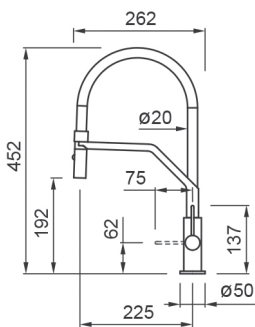

Eclipse

Single-lever tap with tall silicone swivel spout and pullout sprayer

Base (mm)	50
Spout rotation	360°
Flexi-hose type	Stainless steel 3/8"
Flexi-hose length (mm)	400
Cartridge (ø mm)	25
Worktop hole (mm)	35

FINISHES

EURO 0000	
CS MIKECLCS	28.650,00 TL
EURO 0000	
BK-BK MOKECLBK	31.850,00 TL
EURO 0000	
BK-RA MOKECLBZ	35.400,00 TL

Smith

Single-lever tap with swivel spout

Base (mm)	47 x 47
Spout rotation	360°
Flexi-hose type	Inox 3/8"
Flexi-hose length (mm)	360
Cartridge (ø mm)	25
Worktop hole (mm)	35

FINISHES

EURO 0000	
CS MIKSIMICS	27.550,00 TL

COLOUR

EURO 0000	
BK MOKSIMIBK	26.400,00 TL
BK-82 MOKSIMIBK82	26.400,00 TL
BK-83 MOKSIMIBK83	26.400,00 TL

Club

Single-lever tap with swivel spout

Base (mm)	47
Spout rotation	360°
Flexi-hose type	Stainless steel 3/8"
Flexi-hose length (mm)	390
Cartridge (ø mm)	25
Worktop hole (mm)	35

FINISHES

EURO 0000	
CS MIKCLUCS	17.650,00 TL
EURO 0000	
GD MOKCLUGD	

COLOUR

EURO 0000	
BK MOKCLUBK	17.650,00 TL