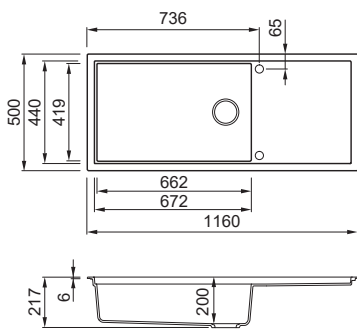

Sintesi 510

1-bowl sink with drainer

Dimensions (mm)	1160 x 500	
Base (mm)	I mm TOP	I mm TOP
800	≥ 35	≥ 40
1200	< 40	< 35
Built-in inset (mm)	1140 x 480	
Built-in flushmount (mm)	as per template	
Bowl depth (mm)	200	
Position	Reversible	

KERATEK

37.400,00 TL

EURO 0000

- K86** LKS51086
- K96** LKS51096
- K97** LKS51097
- K99** LKS51099
- K82** LKS51082
- K83** LKS51083

Sintesi 480

1-bowl sink with drainer

Dimensions (mm)	1000 x 500	
Base (mm)	I mm TOP	I mm TOP
600	≥ 35	≥ 40
1200	< 35	< 40
Built-in inset (mm)	980 x 480	
Built-in flushmount (mm)	as per template	
Bowl depth (mm)	200	
Position	Reversible	

KERATEK

33.300,00 TL

EURO 0000

- K86** LKS48086
- K96** LKS48096
- K97** LKS48097
- K99** LKS48099
- K82** LKS48082
- K83** LKS48083

Sintesi 410

1-bowl sink with drainer

Dimensions (mm)	860 x 500	
Base (mm)	I mm TOP	I mm TOP
600	≥ 35	≥ 40
900	< 35	< 40
Built-in inset (mm)	840 x 480	
Built-in flushmount (mm)	as per template	
Bowl depth (mm)	200	
Position	Reversible	

Dimensions (mm)	790 x 500
Base (mm)	800
Built-in inset(mm)	770 x 480
Built-in flushmount (mm)	as per template (top min 20mm)
Bowl depth (mm)	200
Position	Non-Reversible

KERATEK 29.950,00 TL

- EURO 0000**
-  **K86** LKS13086
 -  **K96** LKS13096
 -  **K97** LKS13097
 -  **K99** LKS13099
 -  **K82** LKS13082
 -  **K83** LKS13083