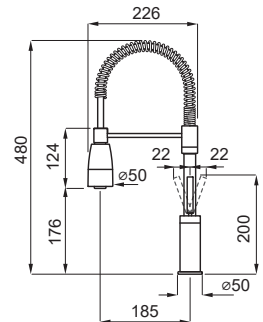

Wave BK Black

Arcadia

Single-lever tap with tall silicone swivel spout and dual-jet pullout sprayer

Base (mm)	47
Spout rotation	360°
Flexi-hose type	Stainless steel 3/8"
Flexi-hose length (mm)	390
Cartridge (ø mm)	25
Worktop hole (mm)	35

FINISHES

EURO 0000

CR MIKARCCR	19.100,00 TL

COLOUR

EURO 0000

BK MOKARCBK	22.990,00 TL

Wave

Single-lever tap with tall silicone swivel spout and pullout sprayer

Base (mm)	50
Spout rotation	360°
Flexi-hose type	Stainless steel 3/8"
Flexi-hose length (mm)	400
Cartridge (ø mm)	25
Worktop hole (mm)	35

FINISHES

EURO 0000

CR MIKAWACR	18.250,00 TL

COLOUR

EURO 0000

BK MOKWAVBK	20.900,00 TL

Chef

Single-lever tap with tall silicone swivel spout and pullout sprayer

Base (mm)	50
Spout rotation	360°
Flexi-hose type	Stainless steel 3/8"
Flexi-hose length (mm)	350
Cartridge (ø mm)	35
Worktop hole (mm)	35

FINISHES

EURO 0000

CR MIKCHECR	25.400,00 TL

(* Satış aşamasında stok sorunuz.