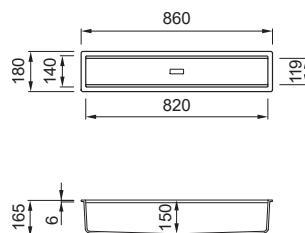

EURO 0000

- **K86** LKDC8686BKM
- **K96** LKDC8696BKM
- **K97** LKDC8697BKM
- **K99** LKDC8699BKM
- **K82** LKDC8682BKM
- **K83** LKDC8683BKM

Dialogo C86 K83 Clay