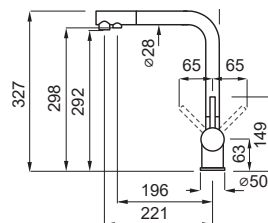

COLOUR

EURO 0000	20.600,00 TL
K99 MKKTOU99	
K86 MKKTOU86	
K96 MKKTOU96	
G40 MGKTOU40