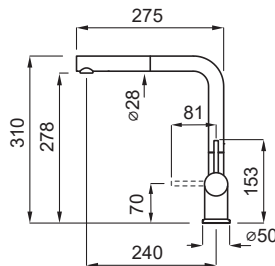

G68 MGKSTP68

G62 MGKSTP62

Flux

Single-lever tap with swivel spout and dual-jet pull-out sprayer

Base (mm)	50
Spout rotation	360°
Flexi-hose type	Stainless steel 3/8"
Flexi-hose length (mm)	550
Cartridge (ø mm)	25
Worktop hole (ø mm)	35