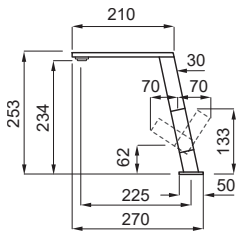

EURO 0000

-  **K86** MKKBLA86
-  **K96** MKKBLA96
-  **M73** MMKBLA73
-  **G43** MGKBLA43

Ares

Single-lever tap with swivel spout

Base (mm)	45
Spout rotation	360°
Flexi-hose type	Stainless steel 3/8"
Flexi-hose length (mm)	350
Cartridge (ø mm)	25
Worktop hole (mm)	35