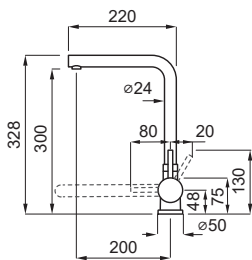

EURO 0000

G40 MGKDAN40