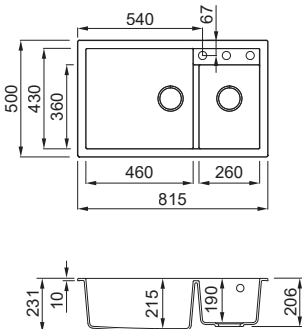

EURO 0000

- **G40** LGQ44040
- **G43** LGQ44043
- **G68** LGQ44068
- **G62** LGQ44062

Inset