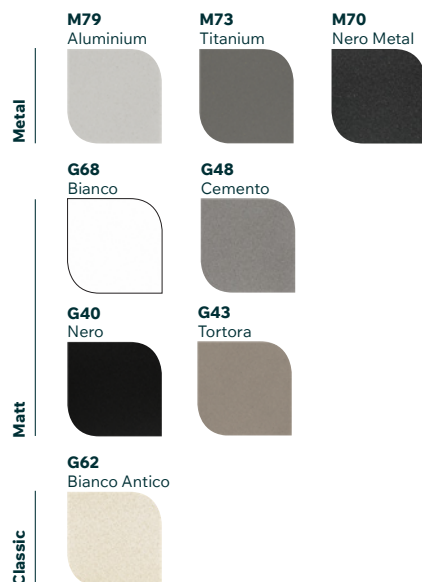

Metal: The chicest of all. The many metal particles make the surface shiny, bright and sparkling.

Matt: Elegant and discreet. A refined finish, ideal for the most modern contexts.

Classic: The stylish finish that never goes out of fashion. A natural stone effect, enhanced by chromatic textures, perfect in every detail.