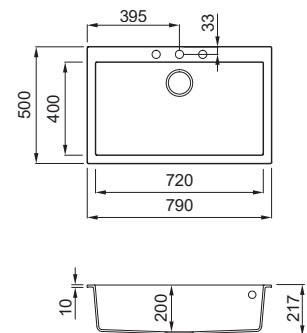

Sintesi 510

1-bowl sink with drainer

Dimensions (mm)	1160 x 500	
Base (mm)	I mm TOP	I mm TOP
800	≥ 35	≥ 40
1200	< 40	< 35
Built-in inset (mm)	1140 x 480	
Built-in flushmount (mm)	as per template	
Bowl depth (mm)	200	
Position	Reversible	

Dimensions (mm)	790 x 500
Base (mm)	800
Built-in (mm)	770 x 480
Bowl depth (mm)	210
Installation	Inset
Position	Non reversible

GRANITEK

24.950,00 TL

EURO 0000

- G68** LGQ35068
- G62** LGQ35062
- G59** LGQ35059
- G48** LGQ35048
- G43** LGQ35043
- G40** LGQ35040

Inset

Quadra 130

1-bowl sink

Dimensions (mm)	790 x 500
Base (mm)	800
Built-in (mm)	770 x 480
Bowl depth (mm)	200
Installation	Inset
Position	Non reversible

GRANITEK

22.650,00 TL

EURO 0000

- G68** LGQ13068
- G62** LGQ13062
- G59** LGQ13059
- G48** LGQ13048
- G43** LGQ13043
- G40** LGQ13040

Inset

Composite sinks

Quadra 105
G40 Nero

Quadra 110

1-bowl sink

Dimensions (mm)	610 x 500
Base (mm)	600 800*
Built-in (mm)	590 x 480
Bowl depth (mm)	190
Installation	Inset
Position	Non reversible

*if first component