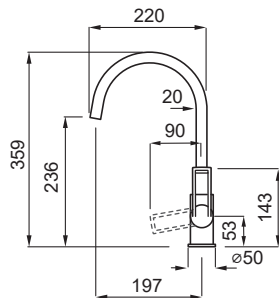

COLOUR

14.300,00 TL

1. **EURO 0000**
2. **M73** MMKBRI73
   - **G68** MGKBRI68
   - **G62** MGKBRI62