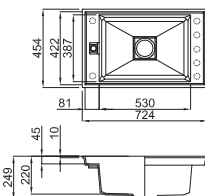

Value 130

Alttan yapıştırma

Kurulum ölçüsü:
692 x 422 mm

Materyal	Kod	Fiyat/TL
Keratek	LKV130__BSO	29.450.00
Vitrotek 3G	LVV130__BSO	29.450.00
Outlet Fiyat		17.680.00

Mevcut renkler:
Keratek: K43* Fango
Vitrotek: 97* Silver