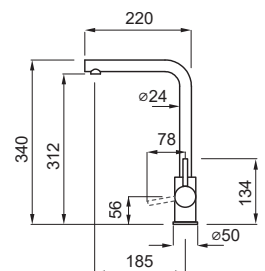

EURO 0000

- K99 MKKTRA99
- K97 MKKTRA97
- K86 MKKTRA86
- K96 MKKTRA96
- M79 MMKTRA79
- M73 MMKTRA73
- G40 MGKTRA40
- G43 MGKTRA43
- G48 MGKTRA48
- G68 MGKTRA68