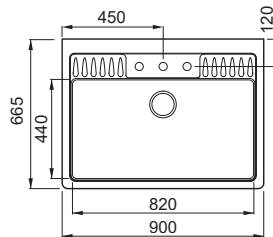

KERATEK

41.850,00 TL

- EURO 0000**
- K86** LKS90086
 - K96** LKS90096
 - K99** LKS90099
 - K97** LKS90097
 - K95** LKS90095

Spazio 900 Extra

1-bowl sink

Dimensions (mm)	900 x 665
Base (mm)	900
Built-in (mm)	As per template*
Bowl depth (mm)	200
Installation	Overlapping
Position	Non reversible

KERATEK

41.850,00 TL

- EURO 0000**
- K86** LKS90086XLP
 - K96** LKS90096XLP
 - K99** LKS90099XLP
 - K97** LKS90097XLP
 - K95** LKS90095XLP

Quadra 130
M73 Titanium

Quadra 440

2-bowls sink

Dimensions (mm)	815 x 500
Base (mm)	800 900*
Built-in (mm)	800 x 480
Bowl depth 1 (mm)	215
Bowl depth 2 (mm)	190
Installation	Inset
Position	Non reversible