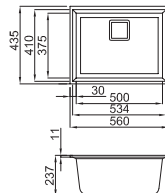

Karisma 105

Alttan yapıştırma