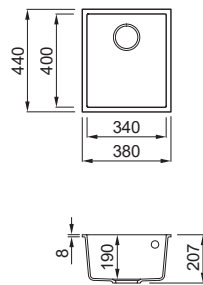

EURO 0000

- **G68** LGQ10068BSO
- **G62** LGQ10062BSO
- **G59** LGQ10059BSO
- **G48** LGQ10048BSO
- **G43** LGQ10043BSO
- **G40** LGQ10040BSO

Undermount