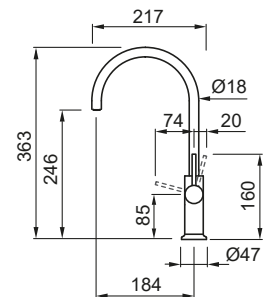

COLOUR

EURO 0000	
BK MOKCLUBK	17.650,00 TL