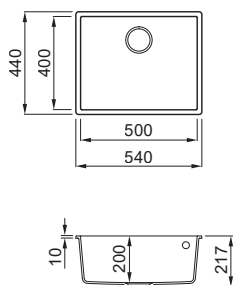

Sintesi 510

1-bowl sink with drainer

Dimensions (mm)	1160 x 500	
Base (mm)	I mm TOP	I mm TOP
800	≥ 35	≥ 40
1200	< 40	< 35
Built-in inset (mm)	1140 x 480	
Built-in flushmount (mm)	as per template	
Bowl depth (mm)	200	
Position	Reversible	

Dimensions (mm)	560 x 440
Base (mm)	600
Built-in (mm)	520 x 400 R5
Bowl depth 1 (mm)	200
Bowl depth 2 (mm)	155
Installation	Undermount
Position	Non reversible

GRANITEK

24.300,00 TL

EURO 0000

-  **G68** LGQ15068BSO
-  **G62** LGQ15062BSO
-  **G59** LGQ15059BSO
-  **G48** LGQ15048BSO
-  **G43** LGQ15043BSO
-  **G40** LGQ15040BSO

Undermount

Quadra Undermount 105
G68 Bianco

Quadra undermount 105

1-bowl sink

Dimensions (mm)	540 x 440
Base (mm)	600
Built-in (mm)	500 x 400 R5
Bowl depth (mm)	200
Installation	Undermount
Position	Non reversible

GRANITEK

19.600,00 TL

EURO 0000

-  **G68** LGQ10568BSO
-  **G62** LGQ10562BSO
-  **G48** LGQ10548BSO
-  **G43** LGQ10543BSO
-  **G40** LGQ10540BSO

Undermount

Quadra undermount 100

1-bowl sink

Dimensions (mm)	380 x 440
Base (mm)	450
Built-in (mm)	340 x 400 R5
Bowl depth (mm)	190
Installation	Undermount
Position	Non reversible