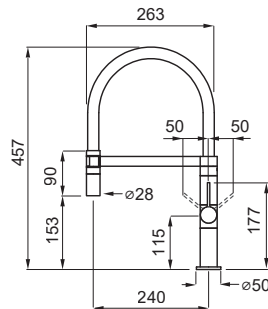

COLOUR

EURO 0000

BK MOKWAVBK	20.900,00 TL