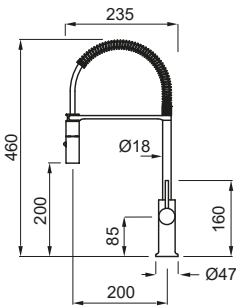

COLOUR

EURO 0000

BK MOKARCBK	22.990,00 TL