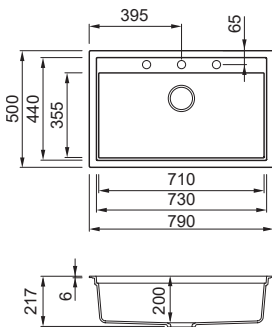

Sintesi 510

1-bowl sink with drainer

Dimensions (mm)	1160 x 500	
Base (mm)	I mm TOP	I mm TOP
800	≥ 35	≥ 40
1200	< 40	< 35
Built-in inset (mm)	1140 x 480	
Built-in flushmount (mm)	as per template	
Bowl depth (mm)	200	
Position	Reversible	

KERATEK

33.300,00 TL

EURO 0000

- K86** LKS48086
- K96** LKS48096
- K97** LKS48097
- K99** LKS48099
- K82** LKS48082
- K83** LKS48083

Sintesi 410

1-bowl sink with drainer

Dimensions (mm)	860 x 500	
Base (mm)	I mm TOP	I mm TOP
600	≥ 35	≥ 40
900	< 35	< 40
Built-in inset (mm)	840 x 480	
Built-in flushmount (mm)	as per template	
Bowl depth (mm)	200	
Position	Reversible	

Dimensions (mm)	790 x 500
Base (mm)	800
Built-in inset(mm)	770 x 480
Built-in flushmount (mm)	as per template (top min 20mm)
Bowl depth (mm)	200
Position	Non-Reversible

KERATEK 29.950,00 TL

- EURO 0000**
-  **K86** LKS13086
 -  **K96** LKS13096
 -  **K97** LKS13097
 -  **K99** LKS13099
 -  **K82** LKS13082
 -  **K83** LKS13083

Sintesi 105

1-bowl sink

Dimensions (mm)	570 x 500
Base (mm)	600
Built-in inset(mm)	550 x 480
Built-in flushmount (mm)	as per template (top min 20mm)
Bowl depth (mm)	200
Position	Non-Reversible

KERATEK 27.750,00 TL