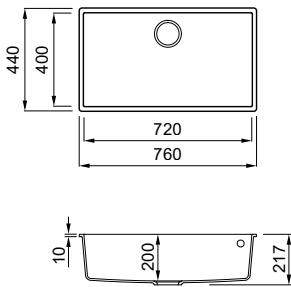

EURO 0000

- **G68** LGQ13068BSO
- **G62** LGQ13062BSO
- **G59** LGQ13059BSO
- **G48** LGQ13048BSO
- **G43** LGQ13043BSO
- **G40** LGQ13040BSO