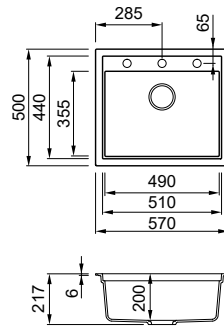

Sintesi 510
K82 Sage

Sintesi 510

1-bowl sink with drainer

Dimensions (mm)	1160 x 500	
Base (mm)	I mm TOP	I mm TOP
800	≥ 35	≥ 40
1200	< 40	< 35
Built-in inset (mm)	1140 x 480	
Built-in flushmount (mm)	as per template	
Bowl depth (mm)	200	
Position	Reversible	

Dimensions (mm)	790 x 500
Base (mm)	800
Built-in inset(mm)	770 x 480
Built-in flushmount (mm)	as per template (top min 20mm)
Bowl depth (mm)	200
Position	Non-Reversible

KERATEK 26.950,00 TL

- EURO 0000**
-  **K86** LKS13086
 -  **K96** LKS13096
 -  **K97** LKS13097
 -  **K99** LKS13099
 -  **K82** LKS13082
 -  **K83** LKS13083

Sintesi 105

1-bowl sink

Dimensions (mm)	570 x 500
Base (mm)	600
Built-in inset(mm)	550 x 480
Built-in flushmount (mm)	as per template (top min 20mm)
Bowl depth (mm)	200
Position	Non-Reversible

KERATEK 24.950,00 TL

- EURO 0000**
-  **K86** LKS10586
 -  **K96** LKS10596
 -  **K97** LKS10597
 -  **K99** LKS10599
 -  **K82** LKS10582
 -  **K83** LKS10583

Best 360 Workstation

1-bowl sink

Dimensions (mm)	860 x 510
Base (mm)	900
Built-in (mm)	840 x 480
Bowl depth (mm)	200
Installation	Inset
Position	Non reversible