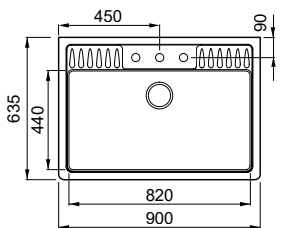

1-bowl sink

Dimensions (mm)	900 x 635
Base (mm)	900
Built-in (mm)	As per template*
Bowl depth (mm)	200
Installation	Overlapping
Position	Non reversible

KERATEK

37.650,00 TL

- EURO 0000**
-  **K86** LKS90086
 -  **K96** LKS90096
 -  **K99** LKS90099
 -  **K97** LKS90097
 -  **K95** LKS90095

Spazio 900 Extra

1-bowl sink

Dimensions (mm)	900 x 665
Base (mm)	900
Built-in (mm)	As per template*
Bowl depth (mm)	200
Installation	Overlapping
Position	Non reversible

KERATEK

37.650,00 TL

- EURO 0000**
-  **K86** LKS90086XLP
 -  **K96** LKS90096XLP
 -  **K99** LKS90099XLP
 -  **K97** LKS90097XLP
 -  **K95** LKS90095XLP

Quadra 130
M73 Titanium

Quadra 440

2-bowls sink

Dimensions (mm)	815 x 500
Base (mm)	800 900*
Built-in (mm)	800 x 480
Bowl depth 1 (mm)	215
Bowl depth 2 (mm)	190
Installation	Inset
Position	Non reversible