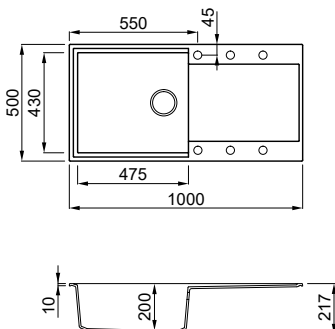

Sintesi 510
K82 Sage

Sintesi 510

1-bowl sink with drainer

Dimensions (mm)	1160 x 500	
Base (mm)	I mm TOP	I mm TOP
800	≥ 35	≥ 40
1200	< 40	< 35
Built-in inset (mm)	1140 x 480	
Built-in flushmount (mm)	as per template	
Bowl depth (mm)	200	
Position	Reversible	

- G68 LGQ10068BSO
- G62 LGQ10062BSO
- G59 LGQ10059BSO
- G48 LGQ10048BSO
- G43 LGQ10043BSO
- G40 LGQ10040BSO

Undermount

Composite sinks

Easy 480
G43 Tortora

Easy 500

2-bowl sink with drainer

Dimensions (mm)	1160 x 500
Base (mm)	800
Built-in (mm)	1140 x 480
Bowl depth (mm)	200
Installation	Inset
Position	Reversible

GRANITEK

23.960,00 TL

- EURO 0000**
-  **G68** LGY50068
 -  **G62** LGY50062
 -  **G59** LGY50059
 -  **G48** LGY50048
 -  **G43** LGY50043
 -  **G40** LGY50040

Easy 480

1-bowl sink with drainer

Dimensions (mm)	1000 x 500
Base (mm)	600
Built-in (mm)	980 x 480
Bowl depth (mm)	200
Installation	Inset
Position	Reversible

GRANITEK

23.500,00 TL

- EURO 0000**
-  **G68** LGY48068
 -  **G62** LGY48062
 -  **G59** LGY48059
 -  **G48** LGY48048
 -  **G43** LGY48043
 -  **G40** LGY48040

Easy 475

1½-bowl sink with drainer

Dimensions (mm)	1000 x 500
Base (mm)	600 800*
Built-in (mm)	980 x 480
Bowl depth (mm)	200 / 140
Installation	Inset
Position	Reversible