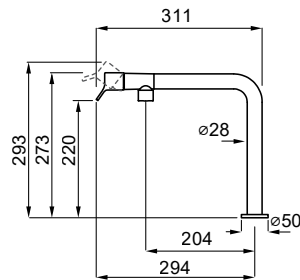

COLOUR 24.680,00 TL

EURO 0000

BK MOKSOLBK

Flat

Single-lever tap with swivel spout

Base (mm)	50
Spout rotation	360°
Flexi-hose type	Stainless steel 3/8"
Flexi-hose length (mm)	350
Cartridge (ø mm)	25
Worktop hole (mm)	35