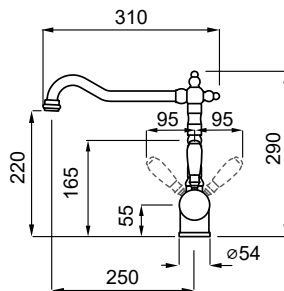

Base (mm)	54
Spout rotation	360°
Flexi-hose type	Stainless steel 3/8"
Flexi-hose length (mm)	350
Cartridge (ø mm)	35
Worktop hole (mm)	35

FINISHES 13.530,00 TL

EURO 0000

CR MIKRIOCR

EURO 0000

RA MIKRIORA

EURO 0000

OT MIKRIOOT

COLOUR 14.890,00 TL

EURO 0000

G59 MGKRIO59

G62 MGKRIO62