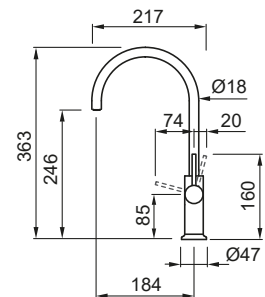

EURO 0000

- BK MOKCLUBK