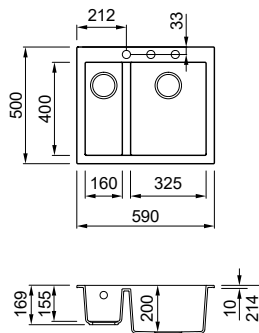

Sintesi 510
K82 Sage

Sintesi 510

1-bowl sink with drainer

Dimensions (mm)	1160 x 500	
Base (mm)	I mm TOP	I mm TOP
800	≥ 35	≥ 40
1200	< 40	< 35
Built-in inset (mm)	1140 x 480	
Built-in flushmount (mm)	as per template	
Bowl depth (mm)	200	
Position	Reversible	

Dimensions (mm)	610 x 500
Base (mm)	600 800*
Built-in (mm)	590 x 480
Bowl depth (mm)	190
Installation	Inset
Position	Non reversible

*if first component

GRANITEK

18.730,00 TL

EURO 0000

- G68 LGQ11068
- G62 LGQ11062
- G59 LGQ11059
- G48 LGQ11048
- G43 LGQ11043
- G40 LGQ11040

Quadra 150

2-bowls sink

Dimensions (mm)	590 x 500
Base (mm)	600
Built-in (mm)	570 x 480
Bowl depth 1 (mm)	200
Bowl depth 2 (mm)	155
Installation	Inset
Position	Non reversible

*if first component

GRANITEK

20.840,00 TL

EURO 0000

- G68 LGQ15068
- G62 LGQ15062
- G59 LGQ15059
- G48 LGQ15048
- G43 LGQ15043
- G40 LGQ15040

Quadra 105

1-bowl sink

Dimensions (mm)	570 x 500
Base (mm)	600
Built-in (mm)	550 x 480
Bowl depth (mm)	200
Installation	Inset
Position	Non reversible