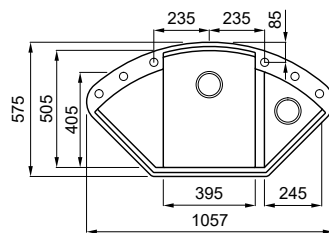

1-bowl sink with drainer

Dimensions (mm)	680 x 500
Base (mm)	450 600*
Built-in (mm)	660 x 480
Bowl depth (mm)	210
Installation	Inset
Position	Reversible

*if first component

GRANITEK

20.170,00 TL

EURO 0000

- G68** LGY13568
- G62** LGY13562
- G59** LGY13559
- G48** LGY13548
- G43** LGY13543
- G40** LGY13540

Easy Corner

1-bowl corner sink with drainer

Dimensions (mm)	1057 x 575
Base (mm)	Corner *
Built-in (mm)	As per template*
Bowl depth (mm)	210 / 150
Installation	Inset
Position	Non-Reversible

* 800 ||| 1200 if first component at left ||| 800 if first component at right (worktop minimum 650 mm)

GRANITEK

21.840,00 TL

EURO 0000

- G68** LGYCOR68
- G62** LGYCOR62
- G59** LGYCOR59
- G48** LGYCOR48
- G43** LGYCOR43
- G40** LGYCOR40

Ego 475

1½-bowl sink with drainer

Dimensions (mm)	1000 x 500
Base (mm)	600
Built-in (mm)	980 x 485
Bowl depth (mm)	210 / 155
Installation	Inset
Position	Reversible