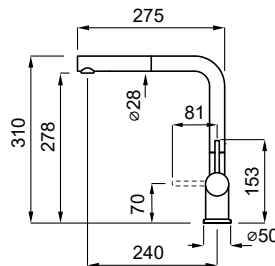

G68 MGKSTP68

G62 MGKSTP62

Queen

Single-lever tap with swivel spout

Base (mm)	50
Spout rotation	360°
Flexi-hose type	Inox 3/8"
Worktop hole (mm)	35

FINISHES

EURO 0000

CR MIKQUECR