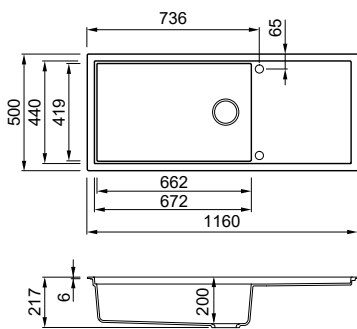

Sintesi 510
K82 Sage

Sintesi 510

1-bowl sink with drainer

Dimensions (mm)	1160 x 500	
Base (mm)	I mm TOP	I mm TOP
800	≥ 35	≥ 40
1200	< 40	< 35
Built-in inset (mm)	1140 x 480	
Built-in flushmount (mm)	as per template	
Bowl depth (mm)	200	
Position	Reversible	

KERATEK

33.650,00 TL

EURO 0000

- K86** LKS51086
- K96** LKS51096
- K97** LKS51097
- K99** LKS51099
- K82** LKS51082
- K83** LKS51083

Sintesi 480

1-bowl sink with drainer

Dimensions (mm)	1000 x 500	
Base (mm)	I mm TOP	I mm TOP
600	≥ 35	≥ 40
1200	< 35	< 40
Built-in inset (mm)	980 x 480	
Built-in flushmount (mm)	as per template	
Bowl depth (mm)	200	
Position	Reversible	

KERATEK

29.950,00 TL

EURO 0000

- K86** LKS48086
- K96** LKS48096
- K97** LKS48097
- K99** LKS48099
- K82** LKS48082
- K83** LKS48083

Sintesi 410

1-bowl sink with drainer

Dimensions (mm)	860 x 500	
Base (mm)	I mm TOP	I mm TOP
600	≥ 35	≥ 40
900	< 35	< 40
Built-in inset (mm)	840 x 480	
Built-in flushmount (mm)	as per template	
Bowl depth (mm)	200	
Position	Reversible	

Dimensions (mm)	790 x 500
Base (mm)	800
Built-in inset(mm)	770 x 480
Built-in flushmount (mm)	as per template (top min 20mm)
Bowl depth (mm)	200
Position	Non-Reversible

KERATEK 26.950,00 TL

- EURO 0000**
-  **K86** LKS13086
 -  **K96** LKS13096
 -  **K97** LKS13097
 -  **K99** LKS13099
 -  **K82** LKS13082
 -  **K83** LKS13083