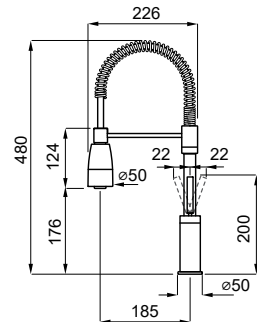

Wave BK Black

Arcadia

Single-lever tap with tall silicone swivel spout and dual-jet pullout sprayer

Base (mm)	47
Spout rotation	360°
Flexi-hose type	Stainless steel 3/8"
Flexi-hose length (mm)	390
Cartridge (ø mm)	25
Worktop hole (mm)	35

FINISHES

EURO 0000

CR MIKARCCR 17.150,00 TL

COLOUR

EURO 0000

BK MOKARCBK 20.690,00 TL

Wave

Single-lever tap with tall silicone swivel spout and pullout sprayer

Base (mm)	50
Spout rotation	360°
Flexi-hose type	Stainless steel 3/8"
Flexi-hose length (mm)	400
Cartridge (ø mm)	25
Worktop hole (mm)	35

FINISHES

EURO 0000

CR MIKAWACR 16.400,00 TL

COLOUR

EURO 0000

BK MOKWAVBK 18.750,00 TL

Chef

Single-lever tap with tall silicone swivel spout and pullout sprayer

Base (mm)	50
Spout rotation	360°
Flexi-hose type	Stainless steel 3/8"
Flexi-hose length (mm)	350
Cartridge (ø mm)	35
Worktop hole (mm)	35

FINISHES

EURO 0000

CR MIKCHECR 22.850,00 TL

(* Satış aşamasında stok sorunuz.)