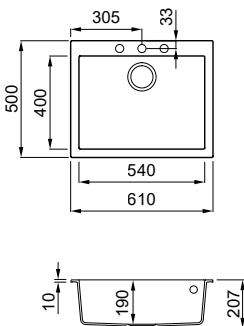

Sintesi 510
K82 Sage

Sintesi 510

1-bowl sink with drainer

Dimensions (mm)	1160 x 500	
Base (mm)	I mm TOP	I mm TOP
800	≥ 35	≥ 40
1200	< 40	< 35
Built-in inset (mm)	1140 x 480	
Built-in flushmount (mm)	as per template	
Bowl depth (mm)	200	
Position	Reversible	

Quadra 130
M73 Titanium

Quadra 440

2-bowls sink

Dimensions (mm)	815 x 500
Base (mm)	800 900*
Built-in (mm)	800 x 480
Bowl depth 1 (mm)	215
Bowl depth 2 (mm)	190
Installation	Inset
Position	Non reversible

Dimensions (mm)	610 x 500
Base (mm)	600 800*
Built-in (mm)	590 x 480
Bowl depth (mm)	190
Installation	Inset
Position	Non reversible

*if first component

GRANITEK

18.730,00 TL

EURO 0000

- G68 LGQ11068
- G62 LGQ11062
- G59 LGQ11059
- G48 LGQ11048
- G43 LGQ11043
- G40 LGQ11040

Quadra 150

2-bowls sink

Dimensions (mm)	590 x 500
Base (mm)	600
Built-in (mm)	570 x 480
Bowl depth 1 (mm)	200
Bowl depth 2 (mm)	155
Installation	Inset
Position	Non reversible

*if first component

GRANITEK

20.840,00 TL