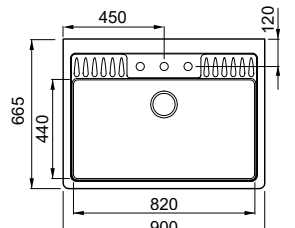

1-bowl sink

Dimensions (mm)	900 x 635
Base (mm)	900
Built-in (mm)	As per template*
Bowl depth (mm)	200
Installation	Overlapping
Position	Non reversible

KERATEK

37.650,00 TL

- EURO 0000**
-  **K86** LKS90086
 -  **K96** LKS90096
 -  **K99** LKS90099
 -  **K97** LKS90097
 -  **K95** LKS90095

Spazio 900 Extra

1-bowl sink

Dimensions (mm)	900 x 665
Base (mm)	900
Built-in (mm)	As per template*
Bowl depth (mm)	200
Installation	Overlapping
Position	Non reversible

KERATEK

37.650,00 TL

- EURO 0000**
-  **K86** LKS90086XLP
 -  **K96** LKS90096XLP
 -  **K99** LKS90099XLP
 -  **K97** LKS90097XLP
 -  **K95** LKS90095XLP

Quadra 130
M73 Titanium

Quadra 440

2-bowls sink

Dimensions (mm)	815 x 500
Base (mm)	800 900*
Built-in (mm)	800 x 480
Bowl depth 1 (mm)	215
Bowl depth 2 (mm)	190
Installation	Inset
Position	Non reversible