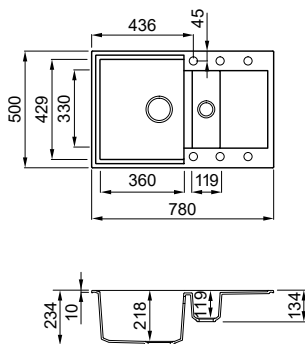

1½-bowl sink with drainer

Dimensions (mm)	860 x 435
Base (mm)	600
Built-in (mm)	840 x 415
Bowl depth (mm)	210 / 120
Installation	Inset
Position	Reversible

GRANITEK

21.900,00 TL

EURO 0000

-  **G68** LGY42568
-  **G62** LGY42562
-  **G59** LGY42559
-  **G48** LGY42548
-  **G43** LGY42543
-  **G40** LGY42540

Easy 325

1½-bowl sink with drainer

Dimensions (mm)	780 x 500
Base (mm)	600
Built-in (mm)	760 x 480
Bowl depth (mm)	220 / 120
Installation	Inset
Position	Reversible

GRANITEK

21.250,00 TL

EURO 0000

-  **M79** LMY32579
-  **M73** LMY32573
-  **G68** LGY32568
-  **G62** LGY32562
-  **G59** LGY32559
-  **G48** LGY32548
-  **G43** LGY32543
-  **G40** LGY32540

Easy 300

1 bowl sink with drainer

Dimensions (mm)	790 x 500
Base (mm)	500 600*
Built-in (mm)	770 x 480
Bowl depth (mm)	220
Installation	Inset
Position	Reversible

*if first component

GRANITEK

21.600,00 TL

EURO 0000