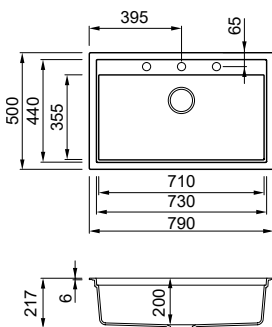

KERATEK

33.650,00 TL

EURO 0000

- K86** LKS51086
- K96** LKS51096
- K97** LKS51097
- K99** LKS51099
- K82** LKS51082
- K83** LKS51083

Sintesi 480

1-bowl sink with drainer

Dimensions (mm)	1000 x 500	
Base (mm)	I mm TOP	I mm TOP
600	≥ 35	≥ 40
1200	< 35	< 40
Built-in inset (mm)	980 x 480	
Built-in flushmount (mm)	as per template	
Bowl depth (mm)	200	
Position	Reversible	

KERATEK

29.950,00 TL

EURO 0000

- K86** LKS48086
- K96** LKS48096
- K97** LKS48097
- K99** LKS48099
- K82** LKS48082
- K83** LKS48083

Sintesi 410

1-bowl sink with drainer

Dimensions (mm)	860 x 500	
Base (mm)	I mm TOP	I mm TOP
600	≥ 35	≥ 40
900	< 35	< 40
Built-in inset (mm)	840 x 480	
Built-in flushmount (mm)	as per template	
Bowl depth (mm)	200	
Position	Reversible	

Dimensions (mm)	790 x 500
Base (mm)	800
Built-in inset(mm)	770 x 480
Built-in flushmount (mm)	as per template (top min 20mm)
Bowl depth (mm)	200
Position	Non-Reversible

KERATEK 26.950,00 TL

- EURO 0000**
-  **K86** LKS13086
 -  **K96** LKS13096
 -  **K97** LKS13097
 -  **K99** LKS13099
 -  **K82** LKS13082
 -  **K83** LKS13083

Sintesi 105

1-bowl sink

Dimensions (mm)	570 x 500
Base (mm)	600
Built-in inset(mm)	550 x 480
Built-in flushmount (mm)	as per template (top min 20mm)
Bowl depth (mm)	200
Position	Non-Reversible

KERATEK 24.950,00 TL