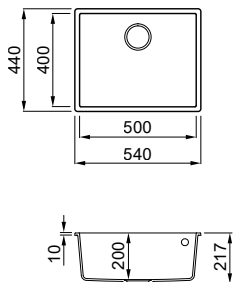

EURO 0000

- ☐ G68 LGQ10568BSO
- ☐ G62 LGQ10562BSO
- ☐ G59 LGQ10559BSO
- ☐ G48 LGQ10548BSO
- ☐ G43 LGQ10543BSO
- ☐ G40 LGQ10540BSO

Undermount