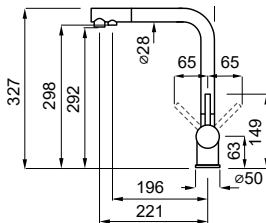

G40 MGKTOU40

Stream Plus

Single-lever tap with swivel spout and pull-out sprayer

Base (mm)	50
Spout rotation	360°
Flexi-hose type	Inox 3/8"
Flexi-hose length (mm)	350
Cartridge (ø mm)	35
Worktop hole (mm)	35