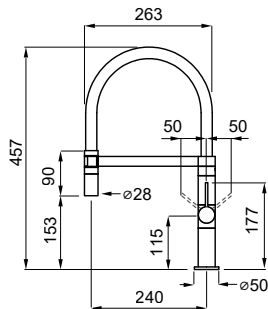

Base (mm)	50
Spout rotation	360°
Flexi-hose type	Stainless steel 3/8"
Flexi-hose length (mm)	400
Cartridge (ø mm)	25
Worktop hole (mm)	35

FINISHES

EURO 0000

CR MIKAWACR 16.400,00 TL

COLOUR

EURO 0000

BK MOKWAVBK 18.750,00 TL