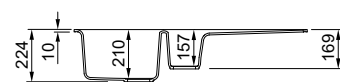

EURO 0000

- **M79** LME47579
- **M73** LME47573
- **G68** LGE47568
- **G62** LGE47562
- **G59** LGE47559
- **G48** LGE47548
- **G43** LGE47543
- **G40** LGE47540