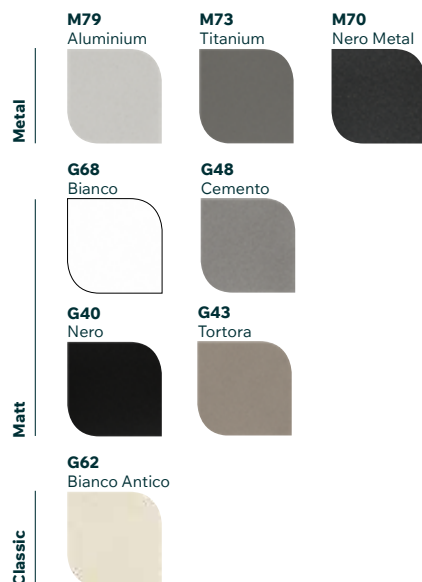

Metal: The chicest of all. The many metal particles make the surface shiny, bright and sparkling.

Matt: Elegant and discreet. A refined finish, ideal for the most modern contexts.

Classic: The stylish finish that never goes out of fashion. A natural stone effect, enhanced by chromatic textures, perfect in every detail.