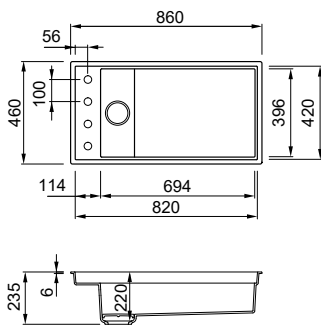

elleci
TOGETHER, WITH STYLE

Dialogo 360 Workstation
K82 Sage

Dialogo C86 Equipped Track
K82 Sage

Dialogo 360 Workstation

1-bowl sink

Dimensions (mm)	860 x 460
Base (mm)	900
Built-in inset (mm)	850 x 450 R5
Built-in undermount (mm)	820 x 420 R4
Bowl depth (mm)	220
Position	Reversible

KERATEK

38.200,00 TL

EURO 0000

-  **K86** LKD36086BKM
-  **K96** LKD36096BKM
-  **K97** LKD36097BKM
-  **K99** LKD36099BKM
-  **K82** LKD36082BKM
-  **K83** LKD36083BKM

Dialogo C86

1-bowl sink

Dimensions (mm)	860 x 180
Base (mm)	900
Built-in inset (mm)	850 x 170 R5
Built-in undermount (mm)	820 x 140 R4
Bowl depth (mm)	150
Position	Reversible

Sintesi 510
K82 Sage

Sintesi 510

1-bowl sink with drainer

Dimensions (mm)	1160 x 500	
Base (mm)	I mm TOP	I mm TOP
800	≥ 35	≥ 40
1200	< 40	< 35
Built-in inset (mm)	1140 x 480	
Built-in flushmount (mm)	as per template	
Bowl depth (mm)	200	
Position	Reversible	