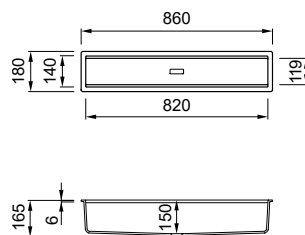

Dialogo C86 K83 Clay

Composite sinks