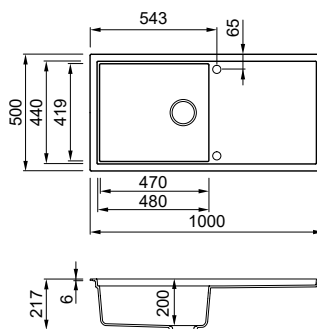

Sintesi 510
K82 Sage

Sintesi 510

1-bowl sink with drainer

Dimensions (mm)	1160 x 500	
Base (mm)	I mm TOP	I mm TOP
800	≥ 35	≥ 40
1200	< 40	< 35
Built-in inset (mm)	1140 x 480	
Built-in flushmount (mm)	as per template	
Bowl depth (mm)	200	
Position	Reversible	

KERATEK

33.650,00 TL

EURO 0000

- K86** LKS51086
- K96** LKS51096
- K97** LKS51097
- K99** LKS51099
- K82** LKS51082
- K83** LKS51083

Sintesi 480

1-bowl sink with drainer

Dimensions (mm)	1000 x 500	
Base (mm)	I mm TOP	I mm TOP
600	≥ 35	≥ 40
1200	< 35	< 40
Built-in inset (mm)	980 x 480	
Built-in flushmount (mm)	as per template	
Bowl depth (mm)	200	
Position	Reversible	

KERATEK

29.950,00 TL

EURO 0000

- K86** LKS48086
- K96** LKS48096
- K97** LKS48097
- K99** LKS48099
- K82** LKS48082
- K83** LKS48083

Sintesi 410

1-bowl sink with drainer

Dimensions (mm)	860 x 500	
Base (mm)	I mm TOP	I mm TOP
600	≥ 35	≥ 40
900	< 35	< 40
Built-in inset (mm)	840 x 480	
Built-in flushmount (mm)	as per template	
Bowl depth (mm)	200	
Position	Reversible	

Dimensions (mm)	790 x 500
Base (mm)	800
Built-in inset(mm)	770 x 480
Built-in flushmount (mm)	as per template (top min 20mm)
Bowl depth (mm)	200
Position	Non-Reversible

KERATEK 26.950,00 TL

- EURO 0000**
-  **K86** LKS13086
 -  **K96** LKS13096
 -  **K97** LKS13097
 -  **K99** LKS13099
 -  **K82** LKS13082
 -  **K83** LKS13083