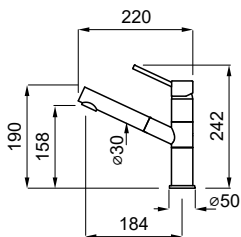

- EURO 0000**
-  **K96** MKKREN96
 -  **M79** MMKREN79
 -  **G62** MGKREN62

Bridge

Single-lever tap with swivel spout

Base (mm)	50
Spout rotation	360°
Flexi-hose type	Inox 3/8"
Flexi-hose length (mm)	350
Cartridge (ø mm)	35
Worktop hole (mm)	35