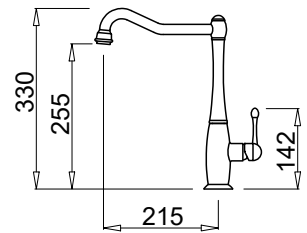

Tourmaline

Double-lever filter tap with swivel spout

* Temiz su giriřli armatür

Base (mm)	50
Spout rotation	360°
Flexi-hose type	Stainless steel 3/8"
Flexi-hose length (mm)	400
Cartridge (ø mm)	35
Worktop hole (mm)	35

FINISHES 18.530,00 TL

EURO 0000

IN MIKTOUIN

COLOUR 18.530,00 TL

EURO 0000

K99 MKKTOU99

K86 MKKTOU86

K96 MKKTOU96

G40 MGKTOU40

Stream Plus

Single-lever tap with swivel spout and pull-out sprayer

Base (mm)	50
Spout rotation	360°
Flexi-hose type	Inox 3/8"
Flexi-hose length (mm)	350
Cartridge (ø mm)	35
Worktop hole (mm)	35

FINISHES

EURO 0000

CR MIKQUECR

GD MOKSTPGD

16.400,00 TL

18.400,00 TL

COLOUR

18.400,00 TL

EURO 0000

K95 MKKSTP95

K96 MKKSTP96

K97 MKKSTP97

K99 MKKSTP99

G40 MGKSTP40

G43 MGKSTP43

G48 MGKSTP48

G68 MGKSTP68

G62 MGKSTP62

Queen

Single-lever tap with swivel spout

Base (mm)	50
Spout rotation	360°
Flexi-hose type	Inox 3/8"
Worktop hole (mm)	35

FINISHES

EURO 0000

CR MIKQUECR

11.470,00 TL

COLOUR

EURO 0000

G59 MGKQUE59

G62 MGKQUE62

15.500,00 TL

(* Satış aşamasında stok sorunuz.)