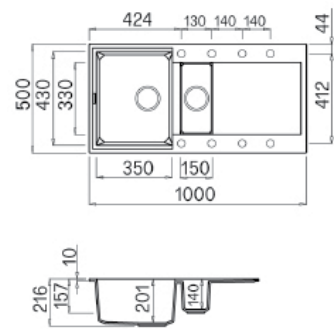

GRANITEK

23.500,00 TL

1. **EURO 0000**
2. **G68** LGY47568
   - **G62** LGY47562
   - **G59** LGY47559
   - **G48** LGY47548
   - **G43** LGY47543
   - **G40** LGY47540