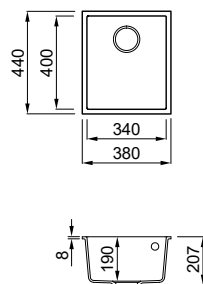

EURO 0000

- ☐ G68 LGQ10068BSO
- ☐ G62 LGQ10062BSO
- ☐ G59 LGQ10059BSO
- ☐ G48 LGQ10048BSO
- ☐ G43 LGQ10043BSO
- ☐ G40 LGQ10040BSO

Undermount