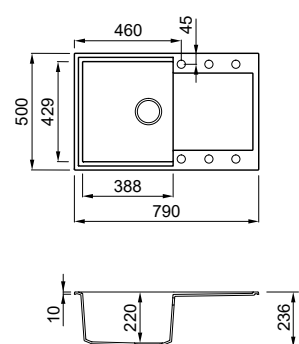

EURO 0000

- **M79** LMY30079
- **M73** LMY30073
- **G68** LGY30068
- **G62** LGY30062
- **G59** LGY30059
- **G48** LGY30048
- **G43** LGY30043
- **G40** LGY30040