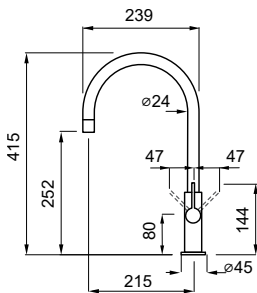

Rio

Single-lever tap with swivel spout

Base (mm)	54
Spout rotation	360°
Flexi-hose type	Stainless steel 3/8"
Flexi-hose length (mm)	350
Cartridge (ø mm)	35
Worktop hole (mm)	35

FINISHES 13.530,00 TL

EURO 0000