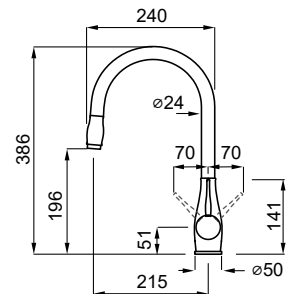

Base (mm)	50
Spout rotation	360°
Flexi-hose type	Inox 3/8"
Flexi-hose length (mm)	400
Cartridge (ø mm)	35
Worktop hole (mm)	35

FINISHES

15.750,00 TL

- EURO 0000**
-  **IN** MIKNEVIN

COLOUR

15.750,00 TL

- EURO 0000**
-  **G68** MGKNEV68
 -  **G62** MGKNEV62
 -  **G59** MGKNEV59
 -  **G40** MGKNEV40

Tourmaline K96 White

Tourmaline

Double-lever filter tap with swivel spout

* Temiz su giriřli armatür

Base (mm)	50
Spout rotation	360°
Flexi-hose type	Stainless steel 3/8"
Flexi-hose length (mm)	400
Cartridge (ø mm)	35
Worktop hole (mm)	35