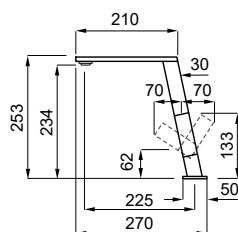

Hype Gold

Flux

Single-lever tap with swivel spout and dual-jet pull-out sprayer

Base (mm)	50
Spout rotation	360°
Flexi-hose type	Stainless steel 3/8"
Flexi-hose length (mm)	550
Cartridge (ø mm)	25
Worktop hole (ø mm)	35

FINISHES

EURO 0000

CR MIKFLUCR 18.750,00 TL

COLOUR

EURO 0000

BK MOKFLUBK 20.400,00 TL

Blade

Single-lever tap with swivel spout

Base (mm)	50
Spout rotation	360°
Flexi-hose type	Stainless steel 3/8"
Flexi-hose length (mm)	350
Cartridge (ø mm)	25
Worktop hole (mm)	35

COLOUR

22.340,00 TL

EURO 0000

- K86 MKKBLA86
- K96 MKKBLA96
- M73 MMKBLA73
- G43 MGKBLA43

Club

Single-lever tap with swivel spout

Base (mm)	47
Spout rotation	360°
Flexi-hose type	Stainless steel 3/8"
Flexi-hose length (mm)	390
Cartridge (ø mm)	25
Worktop hole (mm)	35

FINISHES

EURO 0000

- CS MIKCLUCS 15.870,00 TL
- GD MOKCLUGD

COLOUR

15.870,00 TL

EURO 0000

- BK MOKCLUBK