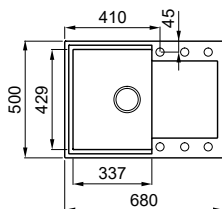

1-bowl sink with drainer

Dimensions (mm)	680 x 500
Base (mm)	450 600*
Built-in (mm)	660 x 480
Bowl depth (mm)	210
Installation	Inset
Position	Reversible

*if first component

GRANITEK

20.170,00 TL

EURO 0000

- G68** LGY13568
- G62** LGY13562
- G59** LGY13559
- G48** LGY13548
- G43** LGY13543
- G40** LGY13540

Easy Corner

1-bowl corner sink with drainer

Dimensions (mm)	1057 x 575
Base (mm)	Corner *
Built-in (mm)	As per template*
Bowl depth (mm)	210 / 150
Installation	Inset
Position	Non-Reversible

* 800 ||| 1200 if first component at left ||| 800 if first component at right (worktop minimum 650 mm)