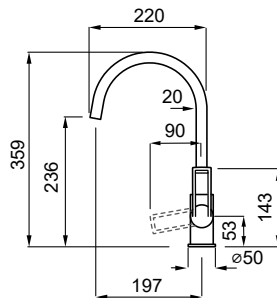

COLOUR

12.880,00 TL

1. **EURO 0000**
2. **M73** MMKBRI73
   - **G68** MGKBRI68
   - **G62** MGKBRI68