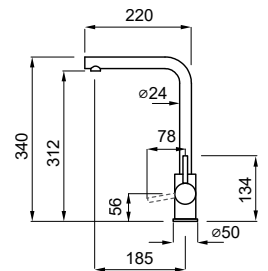

EURO 0000

- K99 MKKTRA99
- K97 MKKTRA97
- K86 MKKTRA86
- K96 MKKTRA96
- M79 MMKTRA79
- M73 MMKTRA73
- G40 MGKTRA40
- G43 MGKTRA43
- G48 MGKTRA48
- G68 MGKTRA68