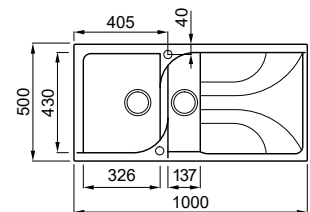

EURO 0000

- **M79** LME47579
- **M73** LME47573
- **G68** LGE47568
- **G62** LGE47562
- **G59** LGE47559
- **G48** LGE47548
- **G43** LGE47543
- **G40** LGE47540