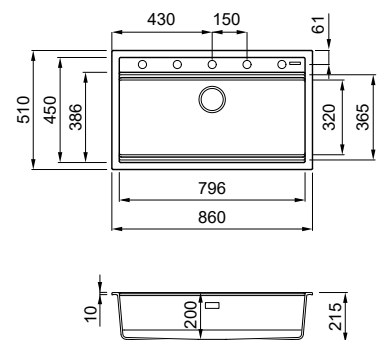

Dimensions (mm)	860 x 510
Base (mm)	900
Built-in (mm)	840 x 480
Bowl depth (mm)	200
Installation	Inset
Position	Non reversible

KERATEK 27.650,00 TL

1. **EURO 0000**
2. **K86** LKB36086
   - **K96** LKB36096
   - **K99** LKB36099
   - **K97** LKB36097
   - **K95** LKB36095
   - **K93** LKB36093