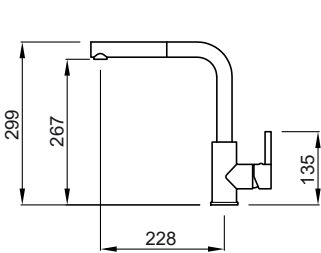

Base (mm)	50
Spout rotation	360°
Flexi-hose type	Inox 3/8"
Flexi-hose length (mm)	400
Cartridge (ø mm)	35
Worktop hole (mm)	35

FINITURE 11.990,00 TL

EURO 0000

CR MIKC02CR

COLORI 11.990,00 TL

EURO 0000

- G40 MGKC0240
- G43 MGKC0243
- G48 MGKC0248
- G68 MGKC0268
- G62 MGKC0262