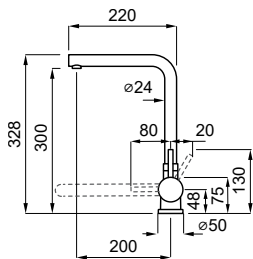

G40 MGKDN40

Ares

Single-lever tap with swivel spout

Base (mm)	45
Spout rotation	360°
Flexi-hose type	Stainless steel 3/8"
Flexi-hose length (mm)	350
Cartridge (ø mm)	25
Worktop hole (mm)	35

COLOUR

14.930,00 TL