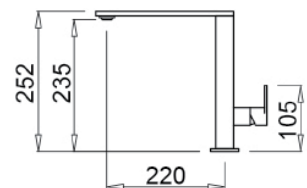

Solo BK Black

Shell Plus - CO2

Single-lever tap with swivel spout and pull-out sprayer

Base (mm)	50
Spout rotation	360°
Flexi-hose type	Inox 3/8"
Flexi-hose length (mm)	400
Cartridge (ø mm)	35
Worktop hole (mm)	35

FINITURE 11.990,00 TL

EURO 0000

CR MIKC02CR

COLORI 11.990,00 TL

EURO 0000

- G40 MGKC0240
- G43 MGKC0243
- G48 MGKC0248
- G68 MGKC0268
- G62 MGKC0262

Solo

Single-lever tap with swivel spout

Base (mm)	50
Spout rotation	90°
Flexi-hose type	Inox 3/8"
Cartridge (ø mm)	35
Worktop hole (mm)	35

COLOUR 24.680,00 TL

EURO 0000

BK MOKSOLBK

Flat

Single-lever tap with swivel spout

Base (mm)	50
Spout rotation	360°
Flexi-hose type	Stainless steel 3/8"
Flexi-hose length (mm)	350
Cartridge (ø mm)	25
Worktop hole (mm)	35

COLOUR 26.900,00 TL

EURO 0000

- K99 MKKFLA99
- K86 MKKFLA86
- K93 MKKFLA93