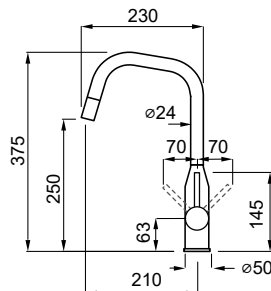

Base (mm)	50
Spout rotation	360°
Flexi-hose type	Inox 3/8"
Flexi-hose length (mm)	400
Cartridge (ø mm)	35
Worktop hole (mm)	35

FINISHES 19.940,00 TL

EURO 0000

- IN MIKDRPIN

COLOUR 19.940,00 TL

EURO 0000

- K99 MKKDRP99
- G40 MGKDRP40
- G68 MGKDRP68
- G43 MGKDRP43