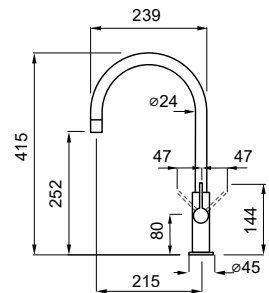

Danubio

Single-lever retractable tap with swivel spout

Base (mm)	50
Spout rotation	360°
Flexi-hose type	Stainless steel 3/8"
Flexi-hose length (mm)	350
Cartridge (ø mm)	40
Worktop hole (mm)	35

FINISHES

18.400,00 TL

EURO 0000

CR MIKDANCR

COLOUR

18.400,00 TL

EURO 0000

G40 MGKDN40

Ares

Single-lever tap with swivel spout

Base (mm)	45
Spout rotation	360°
Flexi-hose type	Stainless steel 3/8"
Flexi-hose length (mm)	350
Cartridge (ø mm)	25
Worktop hole (mm)	35

COLOUR

14.930,00 TL

EURO 0000

K86 MKKARE86

K96 MKKARE96

M79 MMKARE79

(*) Satış aşamasında stok sorunuz.

Volta

Single-lever tap with swivel spout

Base (mm)	45
Spout rotation	360°
Flexi-hose type	Stainless steel 3/8"
Flexi-hose length (mm)	350
Cartridge (ø mm)	35
Worktop hole (mm)	35

COLOUR

13.850,00 TL

EURO 0000

M79 MMKTRA79

K96 MKKVTA96

G62 MGKVTA62

(*) Satış aşamasında stok sorunuz.