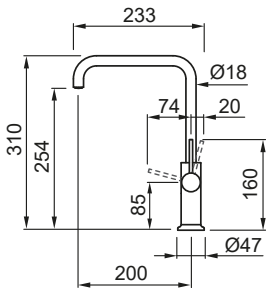

EURO 0000

- BK MOKHYPBK