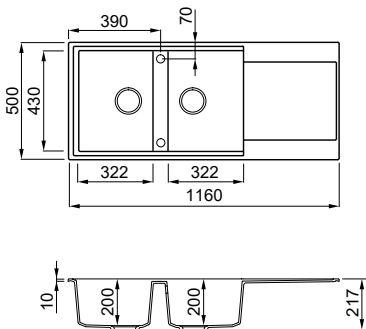

Sintesi 510
K82 Sage

Sintesi 510

1-bowl sink with drainer

Dimensions (mm)	1160 x 500	
Base (mm)	I mm TOP	I mm TOP
800	≥ 35	≥ 40
1200	< 40	< 35
Built-in inset (mm)	1140 x 480	
Built-in flushmount (mm)	as per template	
Bowl depth (mm)	200	
Position	Reversible	

Undermount

Quadra undermount 100

1-bowl sink

Dimensions (mm)	380 x 440
Base (mm)	450
Built-in (mm)	340 x 400 R5
Bowl depth (mm)	190
Installation	Undermount
Position	Non reversible

GRANITEK

16.260,00 TL

EURO 0000

- G68 LGQ10068BSO
- G62 LGQ10062BSO
- G59 LGQ10059BSO
- G48 LGQ10048BSO
- G43 LGQ10043BSO
- G40 LGQ10040BSO

Undermount

Composite sinks

Easy 480
G43 Tortora

Easy 500

2-bowl sink with drainer

Dimensions (mm)	1160 x 500
Base (mm)	800
Built-in (mm)	1140 x 480
Bowl depth (mm)	200
Installation	Inset
Position	Reversible

GRANITEK

23.960,00 TL

- EURO 0000**
-  **G68** LGY50068
 -  **G62** LGY50062
 -  **G59** LGY50059
 -  **G48** LGY50048
 -  **G43** LGY50043
 -  **G40** LGY50040

Easy 480

1-bowl sink with drainer

Dimensions (mm)	1000 x 500
Base (mm)	600
Built-in (mm)	980 x 480
Bowl depth (mm)	200
Installation	Inset
Position	Reversible