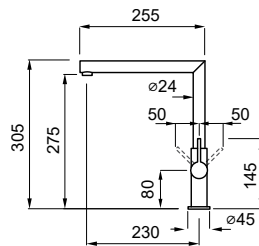

Danubio

Single-lever retractable tap with swivel spout

Base (mm)	50
Spout rotation	360°
Flexi-hose type	Stainless steel 3/8"
Flexi-hose length (mm)	350
Cartridge (ø mm)	40
Worktop hole (mm)	35

FINISHES

18.400,00 TL

EURO 0000

CR MIKDANCR

COLOUR

18.400,00 TL

EURO 0000

G40 MGKDN40

Ares

Single-lever tap with swivel spout

Base (mm)	45
Spout rotation	360°
Flexi-hose type	Stainless steel 3/8"
Flexi-hose length (mm)	350
Cartridge (ø mm)	25
Worktop hole (mm)	35

COLOUR

14.930,00 TL

EURO 0000

K86 MKKARE86

K96 MKKARE96

M79 MMKARE79

(*) Satış aşamasında stok sorunuz.

Volta

Single-lever tap with swivel spout

Base (mm)	45
Spout rotation	360°
Flexi-hose type	Stainless steel 3/8"
Flexi-hose length (mm)	350
Cartridge (ø mm)	35
Worktop hole (mm)	35

COLOUR

13.850,00 TL

EURO 0000

M79 MMKTRA79

K96 MKKVTA96

G62 MGKVTA62

(*) Satış aşamasında stok sorunuz.