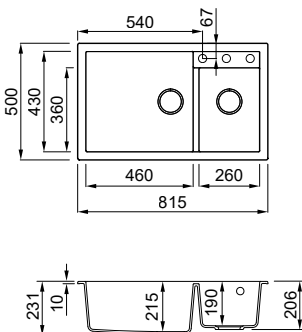

Sintesi 510
K82 Sage

Sintesi 510

1-bowl sink with drainer

Dimensions (mm)	1160 x 500	
Base (mm)	I mm TOP	I mm TOP
800	≥ 35	≥ 40
1200	< 40	< 35
Built-in inset (mm)	1140 x 480	
Built-in flushmount (mm)	as per template	
Bowl depth (mm)	200	
Position	Reversible	

Quadra 130
M73 Titanium

Quadra 440

2-bowls sink

Dimensions (mm)	815 x 500
Base (mm)	800 900*
Built-in (mm)	800 x 480
Bowl depth 1 (mm)	215
Bowl depth 2 (mm)	190
Installation	Inset
Position	Non reversible

*if first component

GRANITEK

24.560,00 TL

- EURO 0000**
- M73** LMQ44073
 - G40** LGQ44040
 - G43** LGQ44043
 - G68** LGQ44068
 - G62** LGQ44062

Inset

Quadra 350

2-bowl sink

Dimensions (mm)	790 x 500
Base (mm)	800
Built-in (mm)	770 x 480
Bowl depth (mm)	210
Installation	Inset
Position	Non reversible

GRANITEK

22.430,00 TL

- EURO 0000**
- G68** LGQ35068
 - G62** LGQ35062
 - G59** LGQ35059
 - G48** LGQ35048
 - G43** LGQ35043
 - G40** LGQ35040

Inset

Quadra 130

1-bowl sink

Dimensions (mm)	790 x 500
Base (mm)	800
Built-in (mm)	770 x 480
Bowl depth (mm)	200
Installation	Inset
Position	Non reversible