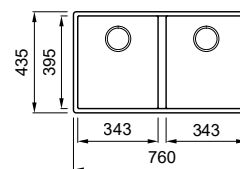

Dimensions (mm)	410 x 500
Base (mm)	450
Built-in (mm)	390x480
Bowl depth (mm)	190
Installation	Inset
Position	Non reversible

GRANITEK

15.800,00 TL

EURO 0000

-  G68 LGQ10068
-  G62 LGQ10062
-  G59 LGQ10059
-  G48 LGQ10048
-  G43 LGQ10043
-  G40 LGQ10040

Quadra undermount 440

2-bowl sink

Dimensions (mm)	785 x 470
Base (mm)	900
Built-in (mm)	745 x 430 R5
Bowl depth (mm)	215
Installation	Undermount
Position	Non reversible

GRANITEK

24.960,00 TL

EURO 0000

-  M73 LMQ44073BSO
-  G40 LGQ44040BSO
-  G43 LGQ44043BSO
-  G68 LGQ44068BSO

Quadra undermount 350

2-bowl sink

Dimensions (mm)	760 x 435
Base (mm)	800
Built-in (mm)	720 x 395 R5
Bowl depth (mm)	220
Installation	Undermount
Position	Non reversible

GRANITEK

22.800,00 TL

EURO 0000

-  G68 LGQ35068BSO
-  G62 LGQ35062BSO
-  G59 LGQ35059BSO
-  G48 LGQ35048BSO
-  G43 LGQ35043BSO
-  G40 LGQ35040BSO

Quadra Undermount 130
G40 Nero

Quadra undermount 130

1-bowl sink

Dimensions (mm)	760 x 440
Base (mm)	800
Built-in (mm)	720 x 400 R5
Bowl depth (mm)	200
Installation	Undermount
Position	Non reversible

GRANITEK