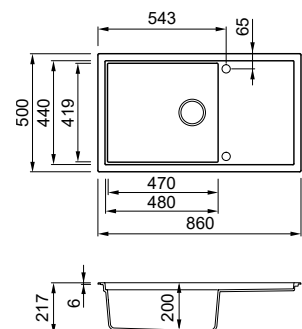

EURO 0000

- **K86** LKS41086
- **K96** LKS41096
- **K97** LKS41097
- **K99** LKS41099
- **K82** LKS41082
- **K83** LKS41083